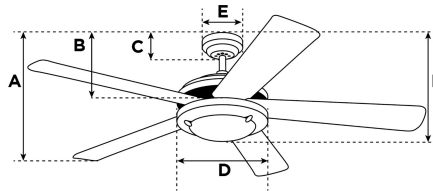

A. Top of Canopy to Bottom of Blades	9.9"
B. Top of Canopy to Bottom of Switch House	12.3"
C. Top of Canopy to Bottom of Canopy	2.5"
D. Width of Motor Housing.....	7.9"
E. Width of Canopy.....	5.1"
F. Top of Canopy to Bottom of Glass.....	16.1"