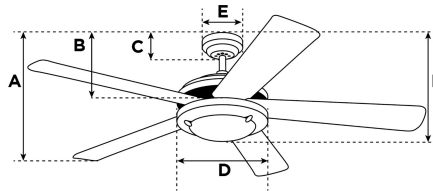

A. Top of Canopy to Bottom of Blades	6.4"
B. Top of Canopy to Bottom of Switch House	11"
C. Top of Canopy to Bottom of Canopy	2.5"
D. Width of Motor Housing.....	6.8"
E. Width of Canopy.....	5.1"
F. Top of Canopy to Bottom of Glass.....	11.8"