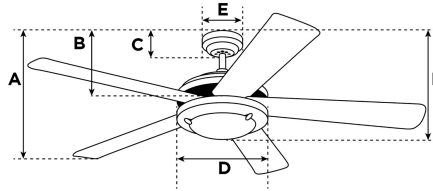

Item Number 7224900

Widespan Ceiling Fan

100 in. Brushed Nickel Finish
Aluminum Blades

A. Top of Canopy to Bottom of Blades	33"
B. Top of Canopy to Bottom of Switch House	N/A
C. Top of Canopy to Bottom of Canopy	3"
D. Width of Motor Housing.....	11.8"
E. Width of Canopy.....	7.5"
F. Top of Canopy to Bottom of Glass.....	N/A

If a Combo Style Fan with a 4" Down Rod is installed without the Down Rod, Subtract 3" from the Dimensions Listed (A, B, F).
If a Combo Style Fan with a 6" Down Rod is installed without the Down Rod, Subtract 5" from the Dimensions Listed (A, B, F).

Warranty

Ceiling fans backed by our 15-year Limited Warranty have a 15-year motor warranty and a 2-year warranty on all other parts.

Caution

For safe operation, this product must be installed with a minimum clearance of 10 feet from the floor to the lowest edge of the fan blades.

Specifications are subject to change without notice, please visit www.westinghouselighting.com for latest information.

and Westinghouse are trademarks of Westinghouse Electric Corporation. Used under license by Westinghouse Lighting. All Rights Reserved.