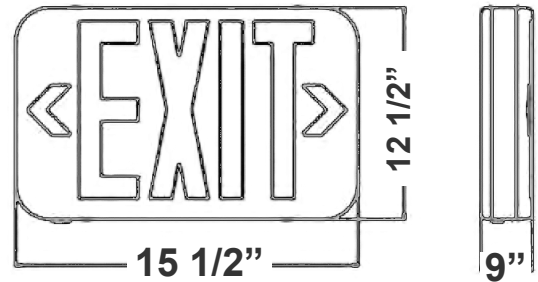

Type: \_\_\_\_\_

**15 1/2" (W) x 12 1/2" (H) x 9" (D)**

Exit signs shall be provided at every exit door, at the intersection of corridors, at exit stairways or ramps and such other locations and intervals as are necessary to provide the occupants with knowledge of the various means of egress available