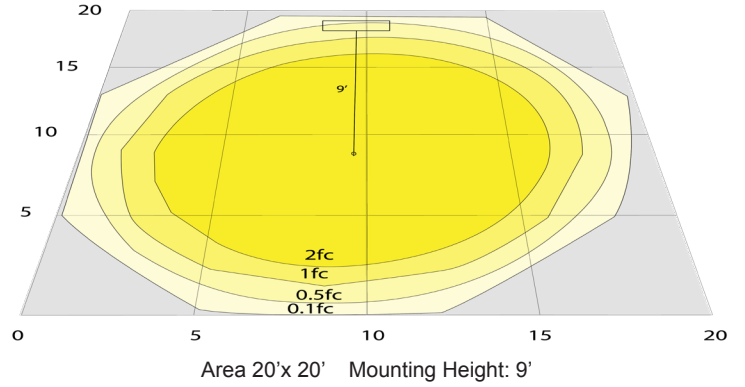

Photometrics: WMC3-DL-MCT

BUG Rating: B1-U1-G0

Other Views:

Black Finish:

Side View

Front View

Back View

Lens View