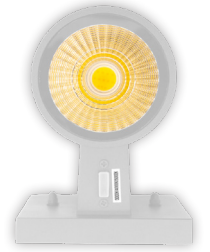

Features

- Finish: Black, Bronze, Brushed Nickel & White
- Multi CCT (Selectable Switch on the Bottom of the Arm, Protected by Silicon Cover to be Waterproof)
- 7-Year Warranty
- Outdoor Down Light

Technical Specifications

Lighting:

- Dimming: TRIAC Dimming (Using Standard TRIAC LED Dimmers)
- Total Lumens: 650LM
- Color Temperatures: 3000K/4000K/5000K
- Multi CCT (Selectable Switch on the Bottom of the Arm, Protected by Silicon Cover to be Waterproof)
- Color Rendering Index: CRI ≥ 80
- Rated life: 70,000 hrs
- Beam angle: 45°

Bronze Finish:

Side View

Front View

Back View

Lens View

Brushed Nickel Finish:

Side View

Front View

Back View

Lens View

White Finish:

Side View

Front View

Back View

Lens View

Performance Table: WMC3-DL-MCT