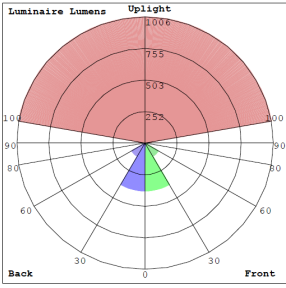

Photometrics: WMC3-DL-MCT