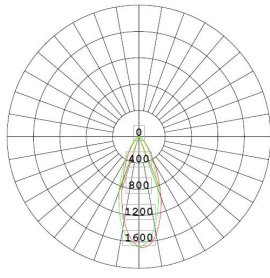

Photometrics: WMC3-DL-MCT

BUG Rating: B1-U1-G0

Other Views:

Black Finish:

Side View

Front View

Back View

Lens View