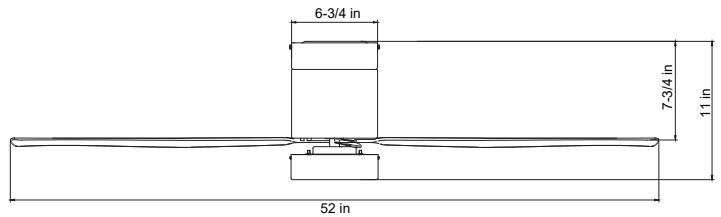

11”(H) x 52”(W)

The WFL Ceiling Fan & Light is the perfect combination of style and functionality for any room. With its sleek and modern design, it adds a touch of elegance to your space while providing efficient cooling and illumination. Key features include: