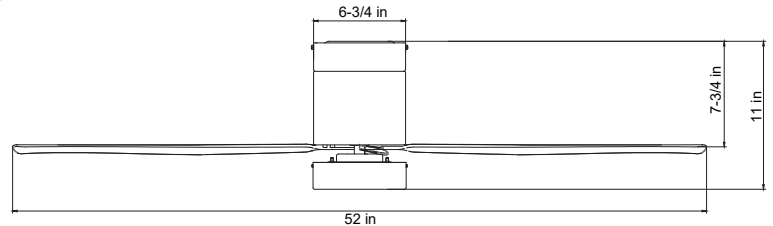

11"(H) x 52"(W)

The WFL Ceiling Fan & Light is the perfect combination of style and functionality for any room. With its sleek and modern design, it adds a touch of elegance to your space while providing efficient cooling and illumination. Key features include: