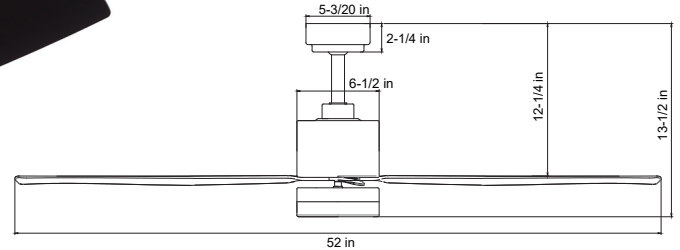

13 1/2"(H) x 52"(W)

The WFL Ceiling Fan & Light is the perfect combination of style and functionality for any room. With its sleek and modern design, it adds a touch of elegance to your space while providing efficient cooling and illumination. Key features include: