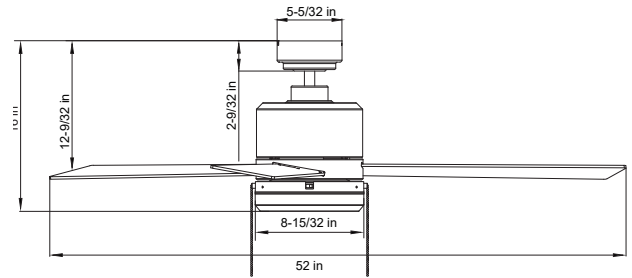

WFL SERIES RESIDENTIAL LIGHTING

WFL-115-PC-3B-52-MCT-BN-RWS
52in 3-BLADE CEILING FAN AND LIGHT

MCT Multi Color Temperature (Selectable)

WESTGATE
THE FUTURE IS HERE...AND IT'S QUITE BRIGHT!

Customer Name: _____

Project Name: _____

Note: _____

Type: _____

16"(H) x 52"(W)

The WFL Ceiling Fan & Light is the perfect combination of style and functionality for any room. With its sleek and modern design, it adds a touch of elegance to your space while providing efficient cooling and illumination. Key features include:

- Stylish Design: The WFL Ceiling Fan & Light boasts a contemporary design that complements various interior styles, from classic to modern.
- Efficient Cooling: Enjoy a comfortable environment year-round with powerful fan blades that provide efficient air circulation and cooling.
- Integrated Lighting: Illuminate your room with the integrated light fixture, offering both brightness and energy efficiency.
- Remote Control: Conveniently adjust fan speed, light intensity, and direction with the included remote control.
- Quiet Operation: Experience quiet and smooth fan operation, perfect for bedrooms, living rooms, and more.

Features

- Metal Housing (Brush Nickel and Reversible Rosewood Finish) & Plywood Blades (Silver Blades Finish)
- 3-Year Warranty
- Polycarbonate Lens

Technical Specifications

Electrical:

- Voltage: 120V AC 50/60Hz
- Wattage: 20W
- Power Factor: >0.99
- THD: < 20%
- Efficacy: 85 LPW

Lighting:

- MCT: Multi Color Temperature, The Switch is Inside The Housing
- Polycarbonate Lens
- Total Lumens: 1750LM
- Color Temperatures: 3000K/4000K/5000K
- Color Rendering Index: CRI ≥ 90
- Rated Life: 50,000 Hrs

Mechanical:

- Metal Housing (Brush Nickel and Reversible Rosewood Finish) & Plywood Blades (Silver Finish)
- Motor: Reversible 3-Speed AC Motor with 80" Lead Wire. Includes (1) 6"x1/2" Downrod
- Blades: 52" Sweep, 3-Blade Reversible Configurations
- Pull Chain: Two 12" Pull Chains
- Blade Pitch Angle: 10.5°
- Maximum Ambient Temperature: -4°F to 104°F
- IP20, Suitable For Only
- 3-Year Warranty

Fan Performance:

- Fan Diameter: 52"
- Motor Lead Lengths: 17"
- Motor Size: AC 153mm x 18mm
- Electricity Use: 51.27W ~ 12.42W
- AMPS : 0.43 ~ 0.21
- RPM (H/M/L): 218/165/95
- Airflow Efficiency (CFM/W): 113
- Airflow (CFM): High Speed: 4983
- Average Airflow CFM: 3749

Phone: (877) 805-2252 | Fax: (877) 805-2252
www.westgatemfg.com

WG-12202022