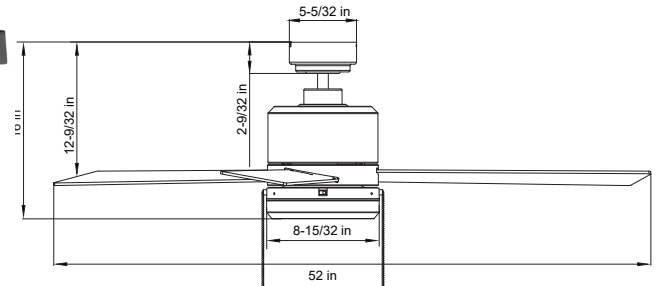

Project Name: \_\_\_\_\_

Note: \_\_\_\_\_

Type: \_\_\_\_\_

**16"(H) x 52"(W)**

The WFL Ceiling Fan & Light is the perfect combination of style and functionality for any room. With its sleek and modern design, it adds a touch of elegance to your space while providing efficient cooling and illumination. Key features include: