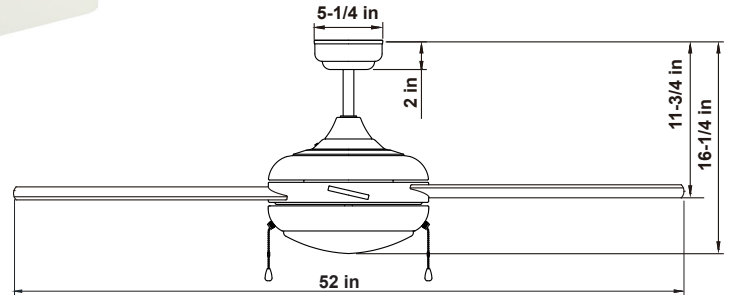

Project Name: \_\_\_\_\_

Note: \_\_\_\_\_

Type: \_\_\_\_\_

**16 1/4"(H) x 52"(W)**

The WFL Ceiling Fan & Light is the perfect combination of style and functionality for any room. With its sleek and modern design, it adds a touch of elegance to your space while providing efficient cooling and illumination. Key features include: