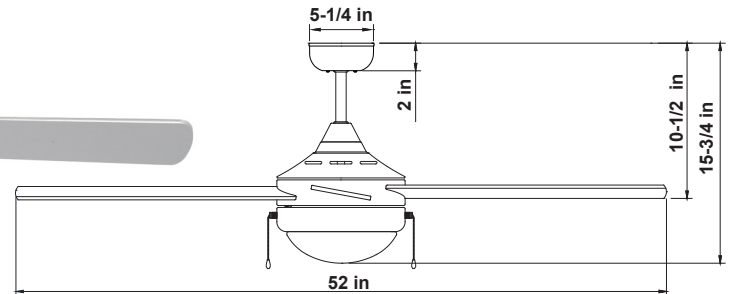

Project Name: _____

Note: _____

Type: _____

15 3/4"(H) x 52"(W)

The WFL Ceiling Fan & Light is the perfect combination of style and functionality for any room. With its sleek and modern design, it adds a touch of elegance to your space while providing efficient cooling and illumination. Key features include: