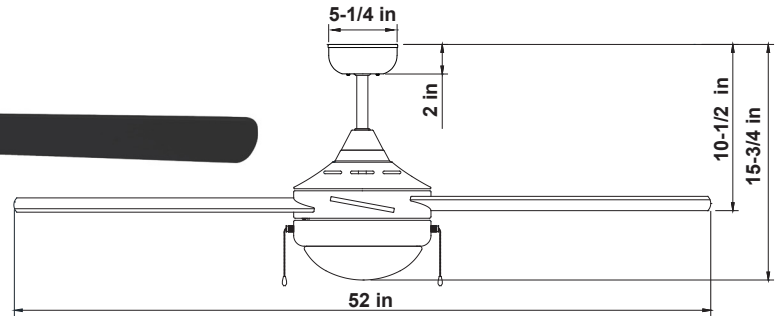

Project Name: _____

Note: _____

Type: _____

15 3/4" (H) x 52" (W)

The WFL Ceiling Fan & Light is the perfect combination of style and functionality for any room. With its sleek and modern design, it adds a touch of elegance to your space while providing efficient cooling and illumination. Key features include: