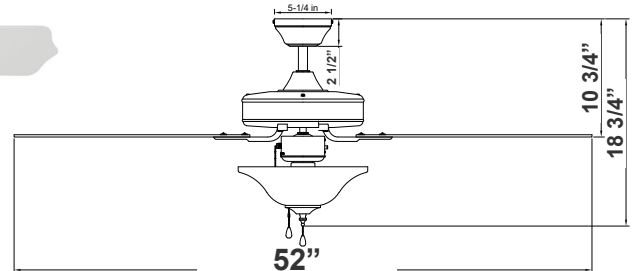

18 3/4"(H) x 52"(W)

The WFL Ceiling Fan & Light is the perfect combination of style and functionality for any room. With its sleek and modern design, it adds a touch of elegance to your space while providing efficient cooling and illumination. Key features include:

Features

- Metal Housing (White Finish) & MDF Blades (White Finish)
- Three LED 7W A15 Lamps Included. E26 Medium Base
- Alabaster Glass Lens

Technical Specifications

Electrical:

- Voltage: 120V AC 50/60Hz
- Wattage: 7W x 3
- Power Factor: >0.99
- Efficacy: 85 LPW