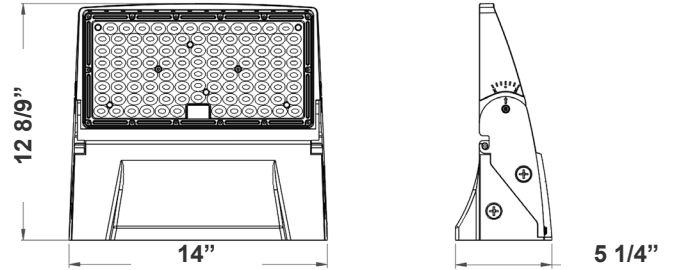

Type: \_\_\_\_\_

Ideal for general site lighting, alleys, loading docks, doorway, pathway, and parking areas. Great for use with motion sensors or another instant on/off controls.

**14" (W) x 12 8/9" (H) x 5 1/4" (D)**