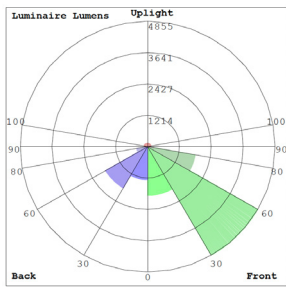

Photometrics: WAX-50-80W-MCTP

BUD Rating: B3-U3-G3