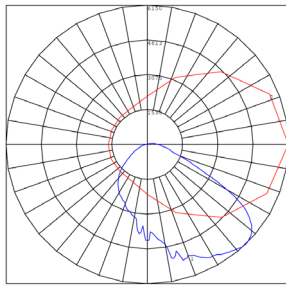

## Photometrics: WAX-50-80W-MCTP

BUD Rating: B3-U3-G3

Area 75'x 75' Mounting Height: 8'

## Other Views:

Side View

Front View

Back View