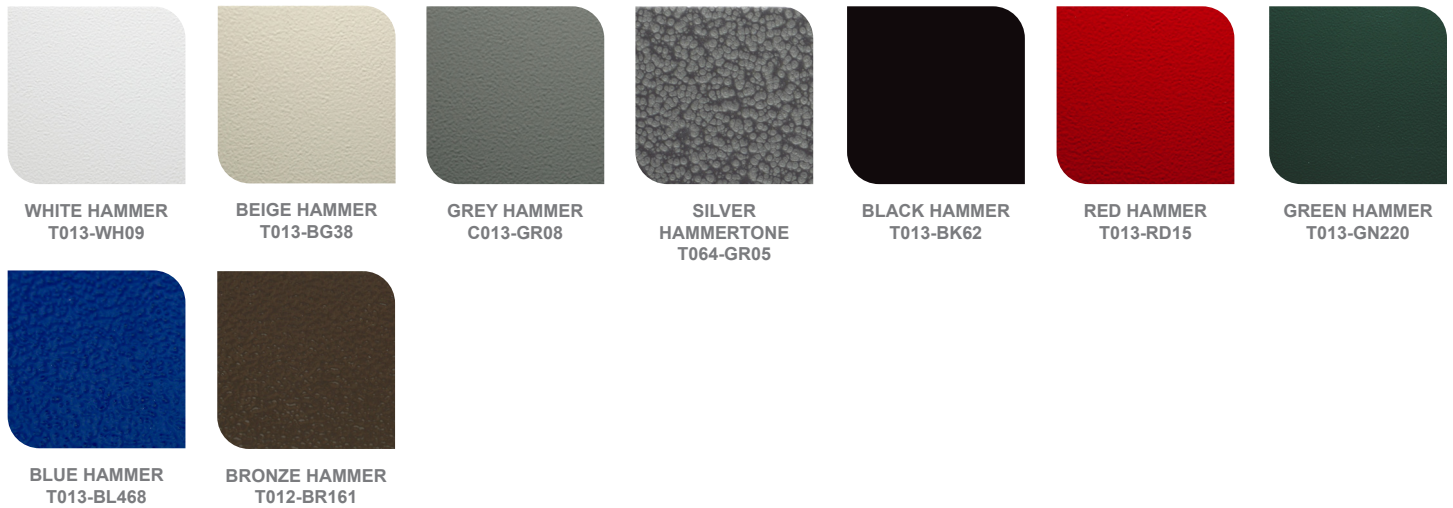

## FACTORY-INSTALLED OPTION:

OPT-EM-OD3INT

OPT-SEN-3MRLV-5

**COLOR CHART:** \* Choose from one of our Premium Colors with no set-up fee.

**Gloss:**

**Hammer:**

**Texture:**

**Vein:**