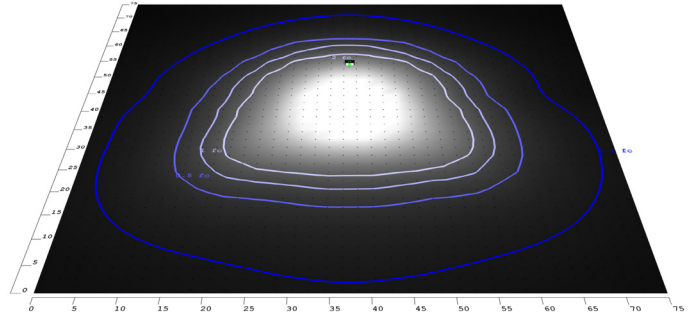

## Photometrics: WAX-50-80W-MCTP

BUD Rating: B3-U3-G3

Area 75'x 75' Mounting Height: 8'

## Other Views:

Side View

Front View

Back View