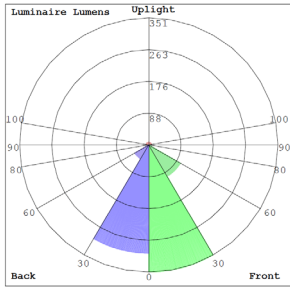

Photometrics: TC-WW-36W-RGBW-BT-BK

BUG Rating: B1-U1-G0