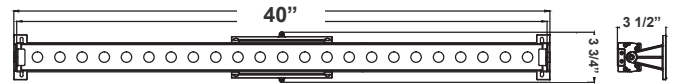

TC SERIES OUTDOOR LIGHTING

TC-WW-36W-RGBW-BT-BK
BLUETOOTH WG APP COMPATIBLE RGBW WALL WASH LIGHT

Customer Name: _____
Project Name: _____
Note: _____ | Type: _____

3 3/4"(H) x 40"(W) x 3 1/2"(D)

The fixture has classic traditional appearance, professional light distribution design, 60-degree beam angle, ideal for park landscaping, garden, architectural landscape lighting, suitable for wet locations

Features

- Die-cast Aluminum Housing with Powder Coat Finish
- 7-Year Warranty
- Lens Type: Plaid Tempered Glass + Aluminum Reflectors

Technical Specifications

Electrical:

- Voltage: 120-277V
- Power Factor: >0.9
- Wattage: 36W
- Efficacy: 36 LPW
- Operating Voltage: Max 900 mA, Max 36VDC
- Bluetooth Connection Range: Approximately 30 feet (10 meters). Maximum Communication Range Will Vary Depending On Obstacles (Person, Metal, Wall, etc.) Or Electromagnetic Environment.