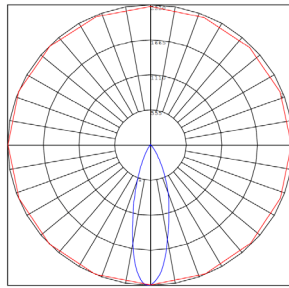

Lighting:

- Dimming: Dimmable Through Phone App
- Total Lumens: 930LM (Warm White)
1300LM (Cool White)
- Color Temperatures: RGBW Selectable Through Phone App
- Color Rendering Index: CRI ≥ 80
- Beam Angle: 60°

Photometrics: TC-WW-36W-RGBW-BT-BK

BUG Rating: B1-U1-G0

36W White, Area 20'x 20' Mounting Height: 9'

Other Views:

Side View

Front View

Back View

Performance Table: TC-WW-36W-RGBW-BT-BK