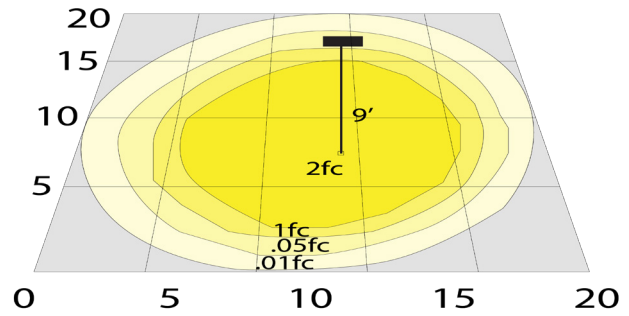

Lighting:

- Dimming: Dimmable Through Phone App
- Total Lumens: 930LM (Warm White)
1300LM (Cool White)
- Color Temperatures: RGBW Selectable Through Phone App
- Color Rendering Index: CRI ≥ 80
- Beam Angle: 60°

Applications:

- The fixture has classic traditional appearance, professional light distribution design, 90-degree beam angle, ideal for park landscaping, garden, architectural landscape lighting, suitable for wet locations

Photometrics: TC-WW-36W-RGBW-BT-BK

BUG Rating: B1-U1-G0

36W White, Area 20'x 20' Mounting Height: 9'

Other Views:

Side View

Front View

Back View

Performance Table: TC-WW-36W-RGBW-BT-BK