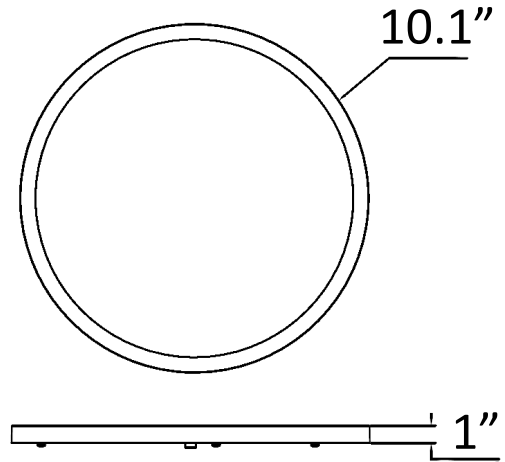

DIMENSIONS:

10.1" D X 1" H

TC-FML-10-17W-RGBW-WIFI

WG SMART APP COMPATIBLE RGBWFLUSH
MOUNT FIXTURES, 120V

ELECTRICAL SPECIFICATIONS:

- Voltage: 120V
- Wattage: 17W
- Power factor: >0.9
- Efficacy: 70LM/W

HOUSING SPECIFICATIONS:

- Die-cast aluminum housing, high transmittance lens allowing for smooth, comfortable light pattern
- Finish: Powder coated white
- Maximum Ambient Temperature: 104°F
- Lifespan: 50,000 hr.
- Suitable for Damp Locations