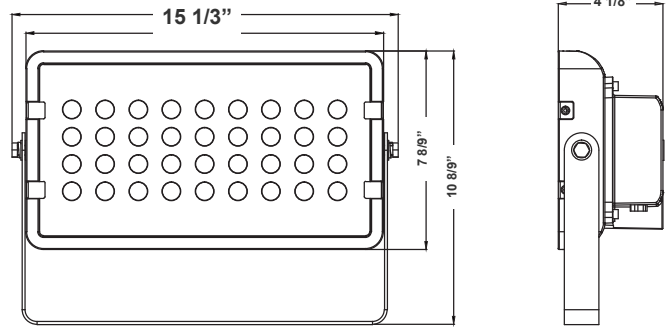

TC SERIES OUTDOOR LIGHTING

TC-FLS-96W-RGBW-BT-BK
BLUETOOTH WG APP COMPATIBLE RGBW SQUARE FLOOD LIGHT

Customer Name: _____
Project Name: _____
Note: _____ | Type: _____

10 8/9"(H) x 15 1/3"(W) x 4 1/8"(D)

Features

- Die-cast Aluminum Housing with Powder Coat Finish
- Adjustable Yoke Bracket
- 7-Year Warranty
- Lens Type: Plaid Tempered Glass + Aluminum Reflectors

Technical Specifications

Electrical:

- Voltage: 120-277V
- Power Factor: >0.9
- Wattage: 96W
- Efficacy: 34 LPW
- Operating Voltage: Max 900 mA, Max 36VDC
- Bluetooth Connection Range: Approximately 30 feet (10 meters). Maximum Communication Range Will Vary Depending On Obstacles (Person, Metal, Wall, etc.) Or Electromagnetic Environment.

Photometrics: TC-FLS-96W-RGBW-BT-BK

BUG Rating: B2-U2-G0

96W White, Area 20'x 20' Mounting Height: 9'

Other Views:

Side View

Front View

Back View

Performance Table: TC-FLS-96W-RGBW-BT-BK