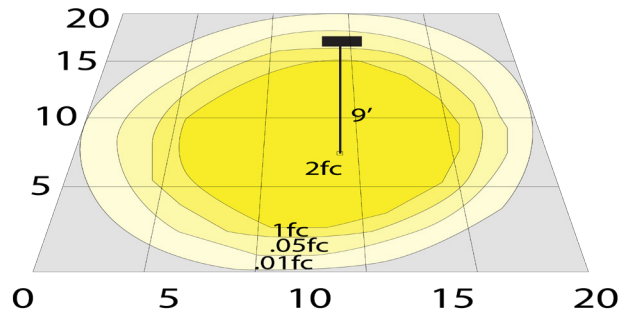

Lighting:

- Dimming: Dimmable Through Phone App
- Total Lumens: 2500LM (Warm White) 3300LM (Cool White)
- Color Temperatures: RGBW Selectable Through Phone App
- Color Rendering Index: CRI ≥ 80
- Beam Angle: 60°

Applications:

- The fixture has classic traditional appearance, professional light distribution design, 90-degree beam angle, ideal for park landscaping, garden, architectural landscape lighting, suitable for wet locations

Photometrics: TC-FLS-96W-RGBW-BT-BK

BUG Rating: B2-U2-G0

96W White, Area 20'x 20' Mounting Height: 9'

Other Views:

Side View

Front View

Back View

Performance Table: TC-FLS-96W-RGBW-BT-BK