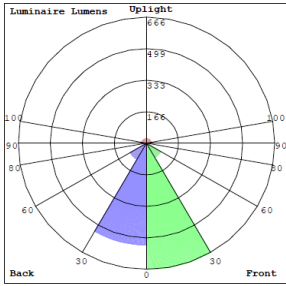

Photometrics: TC-FLS-96W-RGBW-BT-BK

BUG Rating: B2-U2-G0