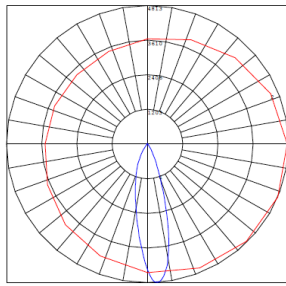

Photometrics: TC-FLS-96W-RGBW-BT-BK

BUG Rating: B2-U2-G0