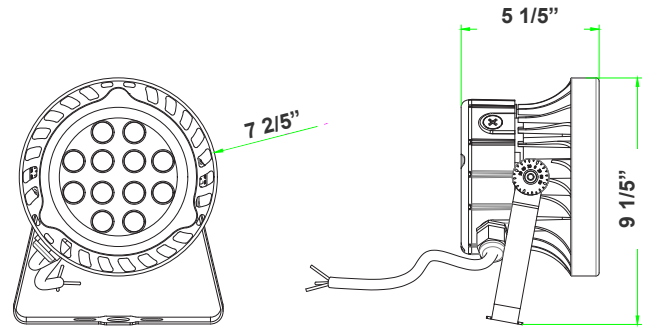

TC SERIES OUTDOOR LIGHTING

TC-FL-36W-RGBW-BT-BR
BLUETOOTH WG APP COMPATIBLE RGBW FLOOD LIGHT

The fixture has classic traditional appearance, professional light distribution design, 60-degree beam angle, ideal for park landscaping, garden, architectural landscape lighting, suitable for wet locations

Customer Name: _____
Project Name: _____
Note: _____ | Type: _____

9 1/5"(H) x 7 2/5"(W) x 5 1/5"(D)

Features

- Die-cast Aluminum Housing with Powder Coat Finish
- Adjustable Yoke Bracket
- 7-Year Warranty
- Lens Type: Plaid Tempered Glass + Aluminum Reflectors

Technical Specifications

Electrical:

- Voltage: 120-277V
- Power Factor: >0.9
- Wattage: 36W
- Efficacy: 36 LPW
- Operating Voltage: Max 900 mA, Max 36VDC
- Bluetooth Connection Range: Approximately 30 feet (10 meters). Maximum Communication Range Will Vary Depending On Obstacles (Person, Metal, Wall, etc.) Or Electromagnetic Environment.

Photometrics: TC-FL-36W-RGBW-BT-BR

BUG Rating: B1-U2-G0

36W White, Area 20'x 20' Mounting Height: 9'

Other Views:

Side View

Front View

Back View

Performance Table: TC-FL-36W-RGBW-BT-BR