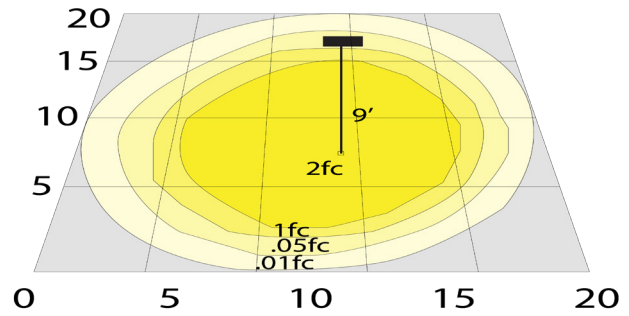

Lighting:

- Dimming: Dimmable Through Phone App
- Total Lumens: 930LM (Warm White)
1300LM (Cool White)
- Color Temperatures: RGBW Selectable Through Phone App
- Color Rendering Index: CRI ≥ 80
- Beam Angle: 60°

Applications:

- The fixture has classic traditional appearance, professional light distribution design, 90-degree beam angle, ideal for park landscaping, garden, architectural landscape lighting, suitable for wet locations

Photometrics: TC-FL-36W-RGBW-BT-BR

BUG Rating: B1-U2-G0

36W White, Area 20'x 20' Mounting Height: 9'

Other Views:

Side View

Front View

Back View

Performance Table: TC-FL-36W-RGBW-BT-BR