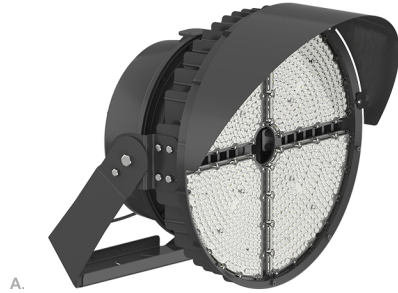

Generation 7 Stadium Lights

25 3/4"(H) x 22"(W) x 20"(D)

Wattage

200W / 300W / 400W / 500W / 700W / 800W / 900W / 1000W

Voltage Input

120-480V AC 60Hz

Efficacy

150 LPW

Finish

Die-cast aluminum housing with powder coat finish
Black

Beam Angles

Color Temperatures

Features

Accessory

SFX-G7-SF
Slip filter adapter

Catalog No.	Fig.
SFX-G7-200-500W-45D-50K	A.
SFX-G7-700-1000W-45D-50K	A.
SFX-G7-200-500W-45D-50K-480V	A.
SFX-G7-700-1000W-45D-50K-480V	A.