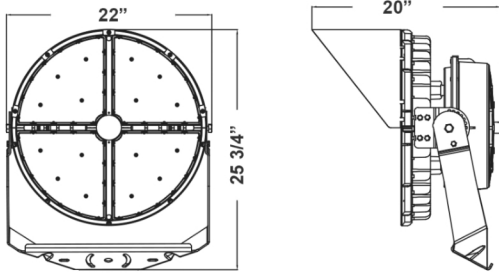

Generation 7 Stadium Lights

25 3/4"(H) x 22"(W) x 20"(D)

Wattage

200W / 300W / 400W / 500W / 700W / 800W / 900W / 1000W

Voltage Input

120-480V AC 60Hz

Efficacy

150 LPW

Finish

Die-cast aluminum housing with powder coat finish
Black

Beam Angles

Color Temperatures

Features

Accessory

SFX-G7-SF
Slip filter adapter

Catalog No.	Fig.
SFX-G7-200-500W-45D-50K	A.
SFX-G7-700-1000W-45D-50K	A.
SFX-G7-200-500W-45D-50K-480V	A.
SFX-G7-700-1000W-45D-50K-480V	A.