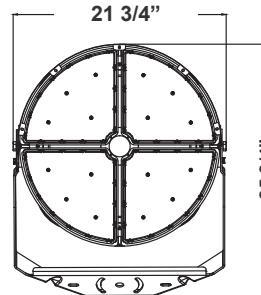

SFX SERIES OUTDOOR LIGHTING

SFX-G7-700-1000W-45D-50K-480V
GENERATION 7 STADIUM LIGHT

Customer Name: _____

Project Name: _____

Note: _____

Type: _____

25 3/4"(H) x 21 3/4"(W) x 24 1/4"(D)

Ideal for Stadium lighting, Sports fields, parking lots, docks, railway and container yards, Architectural lighting, Industrial and commercial exterior lighting, trade shows, exhibitions.

Features

- Die-Cast Aluminum Housing with Powder Coat Finish (Black)
- 7-year Warranty
- 20KV Lightning Surge Protection

Technical Specifications

Electrical:

- Voltage: 480V
- Wattage: 700W/800W/900W/1000W
- Power Factor: >0.90~0.97
- Efficacy: 150LPW

Mechanical:

- Die-Cast Aluminum Housing with Powder Coat Finish (Black)
- Cord type: 3' SJTW 18/3 AWG Cable
- Half Shroud & U Mounting Bracket Included
- Effective Projected Area (EPA): 1.8 (sq. ft.)
- Operating Temperature: -40°F to 176°F
- IP Rating: IP65, Suitable for Wet Locations
- 7-year Warranty