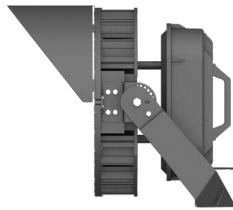

Photometrics: SFX-G7-700-1000W-45D-50K-480V

Other Views:

Side View

Performance Table: SFX-G7-700-1000W-45D-50K-480V

MODEL NO.	Wattage	Voltage	Lumens	Color Temp.	BUG Rating	LPW
SFX-G7-700-1000W-45D-50K-480V	700W 800W 900W 1000W	480V	105000LM 120000LM 135000LM 150000LM	5000K	B5-U0-G4	150

Sample Ordering

Model	Style	Min. Watt	Max. Watt	Beam Angle	Color Temp.	Voltage
SFX	G7	700	1000W	45D	50K	480V

Accessory:

Blank = No Option For Accessories
SFX-G7-SF = Slip Fitter Adapter

Accessory:

Other Model: SFX-G7-200-500W-45D-50K-480V