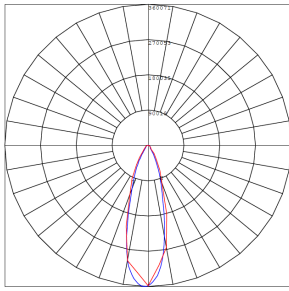

Lighting:

- 20KV Lightning Surge Protection
- Total lumens: 15000LM
- Color Temperatures: 5000K
- Color Rendering Index: CRI ≥ 84
- Rated Life: 70,000 Hrs
- Beam Angle: 45°

Applications:

- Stadium lighting, Sports fields, parking lots, docks, railway and container yards, Architectural lighting, Industrial and commercial exterior lighting, trade shows, exhibitions.

- 500W | 7500LM | SFX-G7-200-500W-45D-50K-480V

Photometrics: SFX-G7-700-1000W-45D-50K-480V

BUG Rating: B5-U0-G4

Other Views:

Shown with shroud

Side View

Back View

Performance Table: SFX-G7-700-1000W-45D-50K-480V