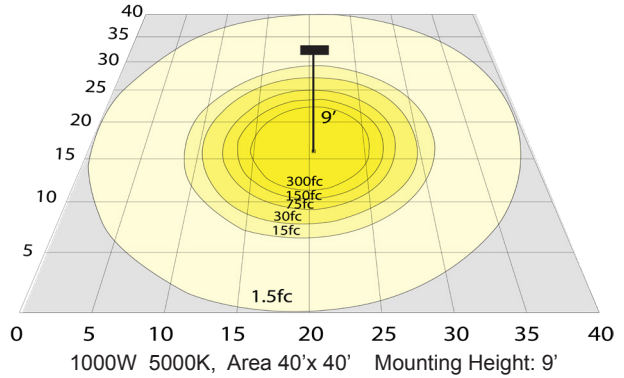

Lighting:

- 20KV Lightning Surge Protection
- Total lumens: 15000LM
- Color Temperatures: 5000K
- Color Rendering Index: CRI ≥ 84
- Rated Life: 70,000 Hrs
- Beam Angle: 45°

Applications:

- Stadium lighting, Sports fields, parking lots, docks, railway and container yards, Architectural lighting, Industrial and commercial exterior lighting, trade shows, exhibitions.

- 500W | 7500LM | SFX-G7-200-500W-45D-50K-480V

Photometrics: SFX-G7-700-1000W-45D-50K-480V

BUG Rating: B5-U0-G4

Other Views:

Shown with shroud

Side View

Back View

Performance Table: SFX-G7-700-1000W-45D-50K-480V

MODEL NO.	Wattage	Voltage	Lumens	Color Temp.	BUG Rating	LPW
SFX-G7-700-1000W-45D-50K-480V	700W 800W 900W 1000W	480V	105000LM 120000LM 135000LM 150000LM	5000K	B5-U0-G4	150

Sample Ordering

Model	Style	Min. Watt	Max. Watt	Beam Angle	Color Temp.	Voltage
SFX	G7	700	1000W	45D	50K	480V