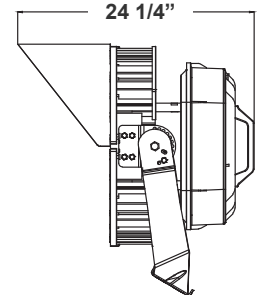

SFX SERIES OUTDOOR LIGHTING

SFX-G7-700-1000W-45D-50K-480V
GENERATION 7 STADIUM LIGHT

Customer Name: _____

Project Name: _____

Note: _____

Type: _____

25 3/4"(H) x 21 3/4"(W) x 24 1/4"(D)

Ideal for Stadium lighting, Sports fields, parking lots, docks, railway and container yards, Architectural lighting, Industrial and commercial exterior lighting, trade shows, exhibitions.

Features

- Die-Cast Aluminum Housing with Powder Coat Finish (Black)
- 7-year Warranty
- 20KV Lightning Surge Protection

Technical Specifications

Electrical:

- Voltage: 480V
- Wattage: 700W/800W/900W/1000W
- Power Factor: >0.90~0.97
- Efficacy: 150LPW

Mechanical:

- Die-Cast Aluminum Housing with Powder Coat Finish (Black)
- Cord type: 3' SJTW 18/3 AWG Cable
- Half Shroud & U Mounting Bracket Included
- Effective Projected Area (EPA): 1.8 (sq. ft.)
- Operating Temperature: -40°F to 176°F
- IP Rating: IP65, Suitable for Wet Locations
- 7-year Warranty