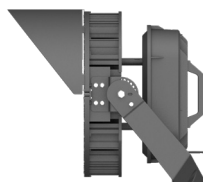

SFX SERIES OUTDOOR LIGHTING

SFX-G7-700-1000W-45D-50K-480V
GENERATION 7 STADIUM LIGHT

Customer Name: _____

Project Name: _____

Note: _____

Type: _____

25 3/4"(H) x 21 3/4"(W) x 24 1/4"(D)

Ideal for Stadium lighting, Sports fields, parking lots, docks, railway and container yards, Architectural lighting, Industrial and commercial exterior lighting, trade shows, exhibitions.

Mechanical:

- Die-Cast Aluminum Housing with Powder Coat Finish (Black)
- Cord type: 3' SJTW 18/3 AWG Cable
- Half Shroud & U Mounting Bracket Included
- Effective Projected Area (EPA): 1.8 (sq. ft.)
- Operating Temperature: -40°F to 176°F
- IP Rating: IP65, Suitable for Wet Locations
- 7-year Warranty

Accessory:

Blank = No Option For Accessories
SFX-G7-SF = Slip Fitter Adapter

Accessory:

SFX-G7-SF

Other Model: SFX-G7-200-500W-45D-50K-480V

Shown with shroud

Side View

Back View