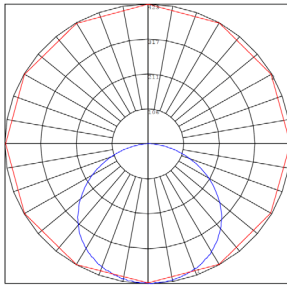

Photometrics: RSL6-MCT5-WP

BUG Rating: B1-U2-G1