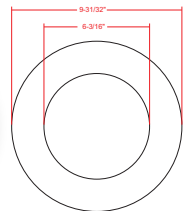

15W 5000K, Area 35'x 35' Mounting Height: 9'

Other Views:

Side View

Front View

Junction box 1-1/4" thick included with fixtures

Back View

Performance Table: RSL6-MCT5-WP

MODEL NO.	Wattage	Voltage	Lumens	Color Temp.	BUG Rating	LPW
RSL6-MCT5-WP	15W	120V	1125LM	2700K	B1-U2-G1	75
				3000K		
				3500K		
				4000K		
				5000K		

Sample Ordering

Model Color Temp.

RSL6 - MCT5 - WP

Accessories:

Blank = No Option For Accessories
RSL-EXT-10FT-MCT = 10 FT. EXTENSION CABLE FOR USE WITH ALL SLIM LIGHT
RSL6-RI-13 = 6" ROUND ROUGH-IN PLATE, 13" LONG
RSL6-RI = 6" ROUND ROUGH-IN PLATE, 26" LONG
RSL-346-RIBH = 3", 4", 6" (ADJUSTABLE) ROUND GALVANIZED PLATE WITH BAR HANGERS
RSL6-GR = GOOF RING FOR 6IN LIGHTS WITH BUTTERFLY WINGS
RSL6-TRM-BK = 6" Black Clip-on Trim
RSL6-TRM-ORB = 6" Oil-rubbed Bronze Clip-on Trim
RSL6-TRM-CU = 6" Copper Clip-on Trim
RSL6-TRM-BZ = 6" Bronze Clip-on Trim
RSL6TRM-BN = 6" Brushed Nickel Clip-on Trim
RSL6-TRM-CH = 6" Chrome Clip-on Trim

Factory-Installed Option:

Blank = No Option For Accessories
OPT-EM-RSL = EXTERNAL BATTERY BACKUP

ACCESSORIES:

RSL6-RI-13
6" Round Rough-in Plate,
13" Long

RSL-EXT-10FT-MCT
10 Ft. Extension Cable For use
with all Slim Light

RSL-346-RIBH
3", 4", 6" (Adjustable) Round Galvanized
plate with Bar Hangers

RSL6-RI
6" Round Rough-in Plate,
26" Long

Clip-on Trims
BK ORB CU BZ BN CH

RSL6-GR
Goof Ring For 6in Lights With Butterfly
Wings