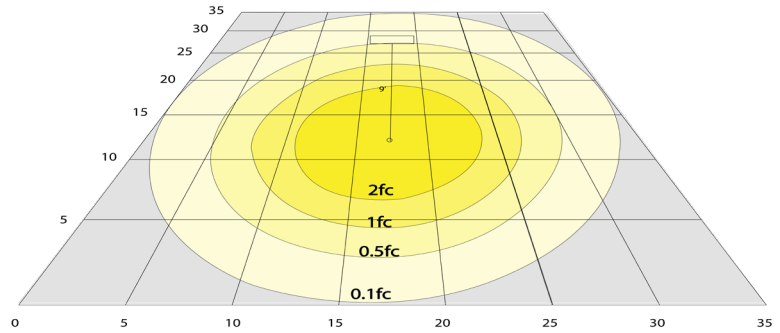

Other Models:

• 6W | 400LM | RSL3-MCT5-WP • 9W | 630LM | RSL4-MCT5-WP • 18W | 1350LM | RSL8-MCT5-WP • 20W | 1500LM | RSL10-MCT5-WP • 24W | 1800LM | RSL12-MCT5-WP

Photometrics: RSL6-MCT5-WP

BUG Rating: B1-U2-G1

15W 5000K, Area 35'x 35' Mounting Height: 9'

Other Views:

Side View

Front View

Junction box 1-1/4" thick included with fixtures

Back View

Performance Table: RSL6-MCT5-WP

MODEL NO.	Wattage	Voltage	Lumens	Color Temp.	BUG Rating	LPW
RSL6-MCT5-WP	15W	120V	1125LM	2700K	B1-U2-G1	75
				3000K		
				3500K		
				4000K		
				5000K		