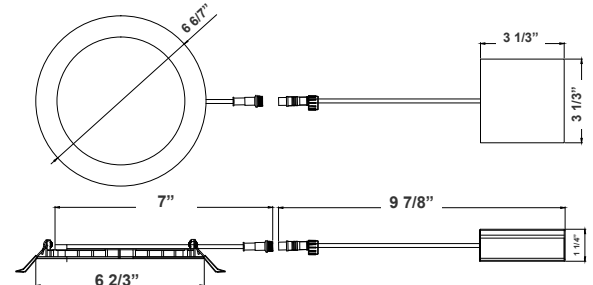

RSL SERIES

RSL6-MCT5-WP
WET LOCATION LED ULTRA SLIM RECESSED LIGHTS
MCT5 Multi Color Temperature (Selectable)

Customer Name: _____
Project Name: _____
Note: _____ | Type: _____

6 6/7" x 6 2/3"

LED DOWNLIGHTS (SMOOTH TRIM) - 6" ROUND Ideal for New As Well As Old Residential And Commercial Constructions.

Technical Specifications

Electrical:

- Voltage: 120V AC
- Output Voltage: 36VDC
- Power Factor: >0.90
- Wattage: 15W
- Efficacy: 75 LPW
- Total Harmonic Distortion: $\leq 15\%$

Mechanical:

- 1/4" Thick
- Up to 9 AWG18 Wires
- Die-Cast Aluminum With White Powder Coat Finish
- Pot Light Housing Is Not Required Even For Insulated Ceiling
- Junction box 1" Thick Included With Fixture
- Typel Crated: Approved For Direct Contact With Insulation
- Maximum Ambient Temperature: -40°F to 104°F
- Suitable For Wet Location

15W 5000K, Area 35'x 35' Mounting Height: 9'

Other Views:

Side View

Front View

Junction box 1-1/4" thick included with fixtures

Back View

Performance Table: RSL6-MCT5-WP

MODEL NO.	Wattage	Voltage	Lumens	Color Temp.	BUG Rating	LPW
RSL6-MCT5-WP	15W	120V	1125LM	2700K	B1-U2-G1	75
				3000K		
				3500K		
				4000K		
				5000K		

Sample Ordering

Model Color Temp.

RSL6 - MCT5 - WP

Accessories:

Blank = No Option For Accessories
RSL-EXT-10FT-MCT = 10 FT. EXTENSION CABLE FOR USE WITH ALL SLIM LIGHT
RSL6-RI-13 = 6" ROUND ROUGH-IN PLATE, 13" LONG
RSL6-RI = 6" ROUND ROUGH-IN PLATE, 26" LONG
RSL-346-RIBH = 3", 4", 6" (ADJUSTABLE) ROUND GALVANIZED PLATE WITH BAR HANGERS
RSL6-GR = GOOF RING FOR 6IN LIGHTS WITH BUTTERFLY WINGS
RSL6-TRM-BK = 6" Black Clip-on Trim
RSL6-TRM-ORB = 6" Oil-rubbed Bronze Clip-on Trim
RSL6-TRM-CU = 6" Copper Clip-on Trim
RSL6-TRM-BZ = 6" Bronze Clip-on Trim
RSL6TRM-BN = 6" Brushed Nickel Clip-on Trim
RSL6-TRM-CH = 6" Chrome Clip-on Trim