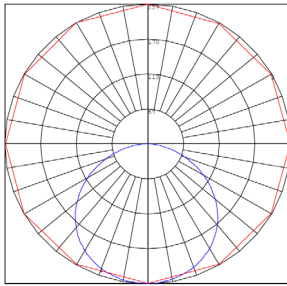

Photometrics: RSL4-MCT5-WP

BUG Rating: B2-U1-G0