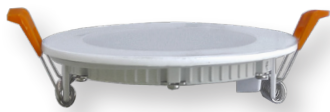

Other Views:

Side View