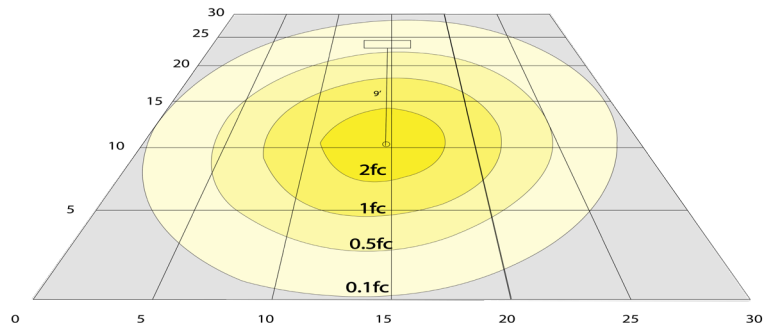

Other Models:

• 6W | 400LM | RSL3-MCT5-WP • 15W | 1125LM | RDL6-MCT5-WP • 18W | 1350LM | RSL8-MCT5-WP • 20W | 1500LM | RSL10-MCT5-WP • 24W | 1800LM | RSL12-MCT5-WP

Photometrics: RSL4-MCT5-WP

BUG Rating: B2-U1-G0

9W 5000K, Area 30'x 30' Mounting Height: 9'

Other Views:

Side View

Front View

Junction box 1-1/4" thick included with fixtures

Back View

Performance Table: RSL4-MCT5-WP

MODEL NO.	Wattage	Voltage	Lumens	Color Temp.	BUG Rating	LPW
RSL4-MCT5-WP	9W	120V	630LM	2700K	B2-U1-G0	70
				3000K		
				3500K		
				4000K		
				5000K		