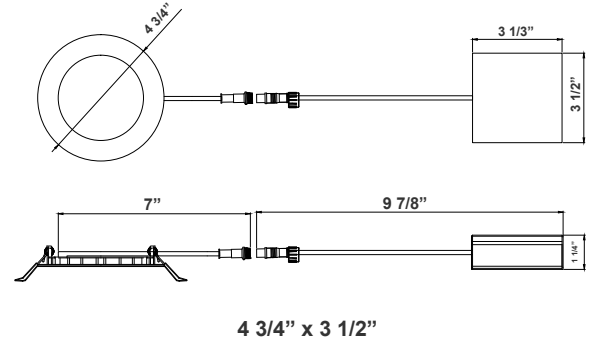

RSL SERIES

RSL4-MCT5-WP
WET LOCATION LED ULTRA SLIM RECESSED LIGHTS
MCT5 Multi Color Temperature (Selectable)

Customer Name: _____
Project Name: _____
Note: _____ | Type: _____

LED DOWNLIGHTS (SMOOTH TRIM) - 4" ROUND Ideal for New As Well As Old Residential And Commercial Constructions.

Technical Specifications

Electrical:

- Voltage: 120V AC
- Output Voltage: 36VDC
- Power Factor: >0.90
- Wattage: 9W
- Efficacy: 70 LPW
- Total Harmonic Distortion: $\leq 15\%$

Mechanical:

- 1/4" Thick
- Up to 9 AWG18 Wires
- Die-cast Aluminum with white powder coat finish
- Pot Light Housing is Not Required Even for Insulated Ceiling
- Junction box 1" Thick Included with Fixture
- Typel Crated: Approved for direct contact with insulation
- Maximum Ambient Temperature: -40°F to 104°F
- Suitable For Wet Location

9W 5000K, Area 30'x 30' Mounting Height: 9'

Other Views:

Side View

Front View

Junction box 1-1/4" thick included with fixtures

Back View

Performance Table: RSL4-MCT5-WP

MODEL NO.	Wattage	Voltage	Lumens	Color Temp.	BUG Rating	LPW
RSL4-MCT5-WP	9W	120V	630LM	2700K	B2-U1-G0	70
				3000K		
				3500K		
				4000K		
				5000K		

Sample Ordering

Model Color Temp.

RSL4 - MCT5 - WP

Accessories:

- Blank = No Option For Accessories
 RSL-EXT-10FT-MCT = 10 FT. EXTENSION CABLE FOR USE WITH ALL SLIM LIGHT
 RSL4-RI-13 = 4" ROUND ROUGH-IN PLATE, 13" LONG
 RSL4-RI = 4" ROUND ROUGH-IN PLATE, 26" LONG
 RSL-346-RIBH = 3", 4", 6" (ADJUSTABLE) ROUND GALVANIZED PLATE WITH BAR HANGERS
 RSL4-GR = GOOF RING FOR 4IN LIGHTS WITH BUTTERFLY WINGS
 RSL4-TRM-BK = 4" Black Clip-on Trim
 RSL4-TRM-ORB = 4" Oil-rubbed Bronze Clip-on Trim
 RSL4-TRM-CU = 4" Copper Clip-on Trim
 RSL4-TRM-BZ = 4" Bronze Clip-on Trim
 RSL4-TRM-BN = 4" Brushed Nickel Clip-on Trim
 RSL4-TRM-CH = 4" Chrome Clip-on Trim