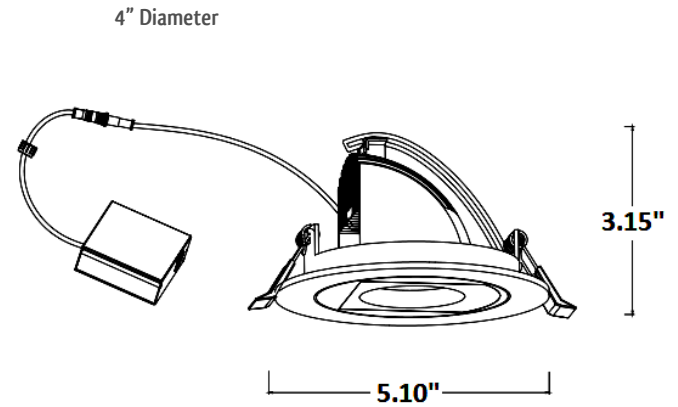

JOB NAME: \_\_\_\_\_

DATE: \_\_\_\_\_

TYPE: \_\_\_\_\_

Junction box 1" thick included with fixtures

## DIMENSIONS:

- RSL4-APD-27K
- RSL4-APD-30K
- RSL4-APD-40K
- RSL4-APD-50K