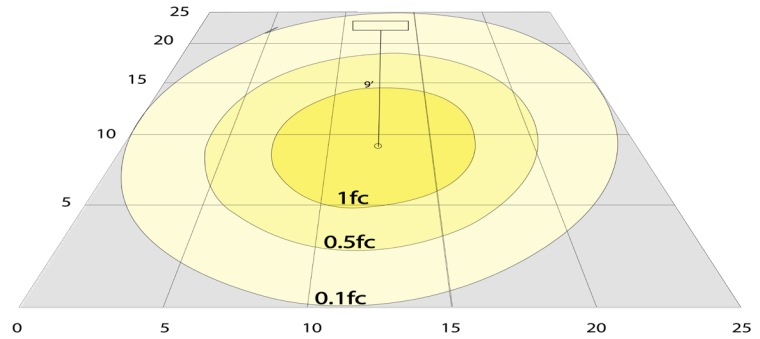

## Photometrics: RSL3-MCT5-ORB

BUG Rating: B2-U1-G0

6W 5000K, Area 25'x 25' Mounting Height: 9'