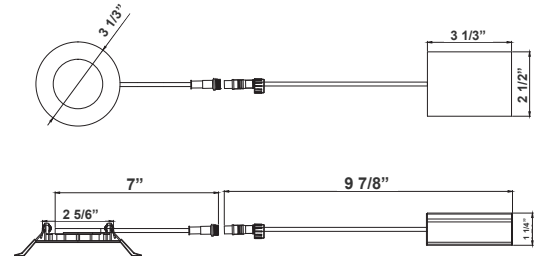

AVAIL. FINISHES

3 1/3" x 2 5/6"

LED DOWNLIGHTS (SMOOTH TRIM) - 3" ROUND Ideal for New As Well As Old Residential And Commercial Constructions.