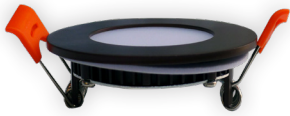

## Other Views:

Side View

Front View

Junction box 1-1/4" thick included with fixtures

Back View