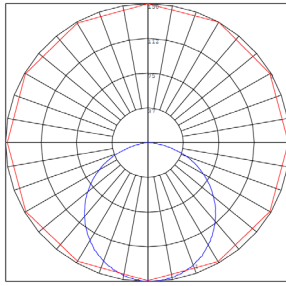

Photometrics: RSL3-MCT5-ORB

BUG Rating: B2-U1-G0