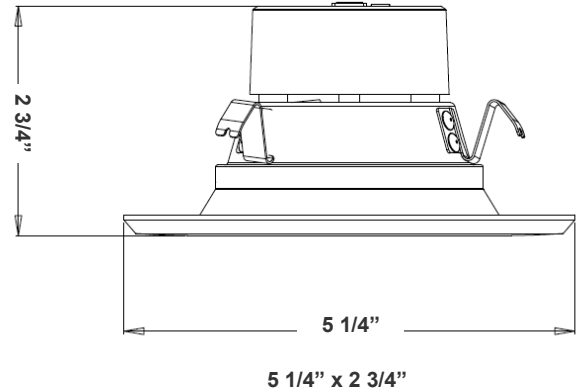

Customer Name: _____

Project Name: _____

Note: _____ Type: _____