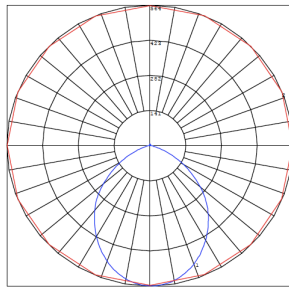

Other Models:

- 15W | 1275LM | RDL6-BF-MCT5-ORB

Phone: (877) 805-2252 | Fax: (877) 805-2252
www.westgatemfg.com

Photometrics: RDL4-BF-MCT5-ORB

BUG Rating: B1-U2-G0

Area 30'x 30' Mounting Height: 9'

Other Views: