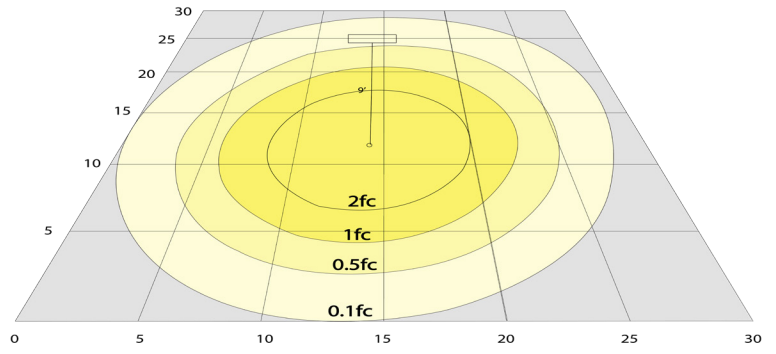

Other Models:

- 15W | 1275LM | RDL6-BF-MCT5-ORB

Phone: (877) 805-2252 | Fax: (877) 805-2252
www.westgatemfg.com

Photometrics: RDL4-BF-MCT5-ORB

BUG Rating: B1-U2-G0

Area 30'x 30' Mounting Height: 9'

Other Views:

Side View

Front View

Back View

Performance Table: RDL4-BF-MCT5-ORB

MODEL NO.	Wattage	Voltage	Lumens	Color Temp.	BUG Rating	LPW
RDL4-BF-MCT5-ORB	10W	120V	700LM	2700K/3000K/3500K/4000K/5000K	B1-U2-G0	70

Sample Ordering