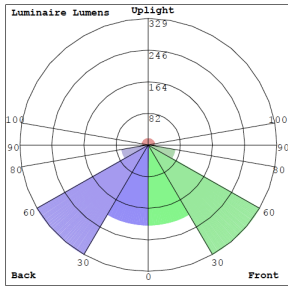

Other Models:

- 15W | 1275LM | RDL6-BF-MCT5-ORB

Phone: (877) 805-2252 | Fax: (877) 805-2252
www.westgatemfg.com

Photometrics: RDL4-BF-MCT5-ORB

BUG Rating: B1-U2-G0

Area 30'x 30' Mounting Height: 9'

Other Views:

Side View

Front View

Back View

Performance Table: RDL4-BF-MCT5-ORB

MODEL NO.	Wattage	Voltage	Lumens	Color Temp.	BUG Rating	LPW
RDL4-BF-MCT5-ORB	10W	120V	700LM	2700K/3000K/3500K/4000K/5000K	B1-U2-G0	70

Sample Ordering