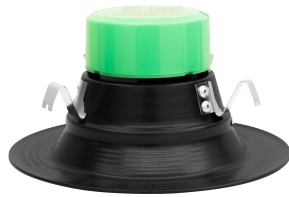

Other Views:

Side View