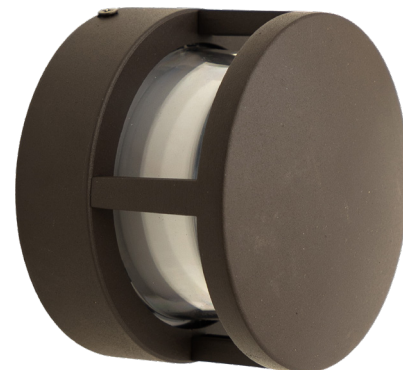

LVW-115-MCT-ORB