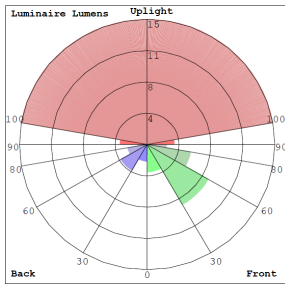

Lighting:

- Multi CCT Switch is Inside Fixture
- Total Lumens: 200LM
- Color Temperatures: 3000K/ 4000K/ 5000K
- Color Rendering Index: CRI ≥ 90
- Beam Angle: 90° x 110°
- Rated life: 50,000 Hrs

Applications:

- LED 12V mini wall light with double-walled clear/frosted lens is ideal for general site lighting, landscape canopies, doorway, pathway and parking areas.

Other Models:

- 3W | 200LM | LVW-200-MCT-ORB

Phone: (877) 805-2252 | Fax: (877) 805-2252
www.westgatemfg.com

WG-ZY-29-2Z

Photometrics: LVW-100-MCT-ORB

BUD Rating: B0-U2-G0

Other Views:

Side View

Front View

Back View

Performance Table: LVW-100-MCT-ORB