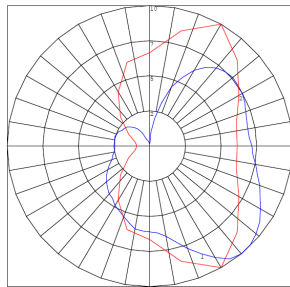

Lighting:

- Multi CCT Switch is Inside Fixture
- Total Lumens: 200LM
- Color Temperatures: 3000K/ 4000K/ 5000K
- Color Rendering Index: CRI ≥ 90
- Beam Angle: 90° x 110°
- Rated life: 50,000 Hrs

Applications:

- LED 12V mini wall light with double-walled clear/frosted lens is ideal for general site lighting, landscape canopies, doorway, pathway and parking areas.

Other Models:

- 3W | 200LM | LVW-200-MCT-ORB

Phone: (877) 805-2252 | Fax: (877) 805-2252
www.westgatemfg.com

WG-ZY-29-2Z

Photometrics: LVW-100-MCT-ORB

BUD Rating: B0-U2-G0

Other Views:

Side View

Front View

Back View

Performance Table: LVW-100-MCT-ORB