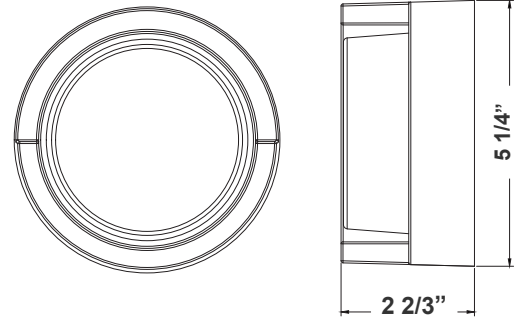

LVW SERIES Outdoor Lighting

LVW-100-MCT-ORB
12V LED MINI WALL SCONCE

WESTGATE
THE FUTURE IS HERE...AND IT'S QUITE BRIGHT!

Customer Name: _____
Project Name: _____
Note: _____ | Type: _____

5 1/4"(W) x 2 2/3"(H)

LED 12V mini wall light with double-walled clear/frosted lens is ideal for general site lighting, landscape canopies, doorway, pathway and parking areas.

Features

- Back plate: Die-cast aluminum
- Polycarbonate Lens
- 3-Year Warranty
- Multi CCT Switch is Inside Fixture

Technical Specifications

Electrical:

- Voltage: 12V AC
- Wattage: 3W
- Power Factor: >0.90
- Efficacy: 66.7 LPW

Mechanical:

- Back plate: Die-Cast Aluminum with Mounting/Gasket Installed
- Color: Oil-Rubbed Bronze
- Polycarbonate Lens
- Operating Temperature: -4°F to 104°F
- Wet Location
- 3-Year Warranty
- IP54