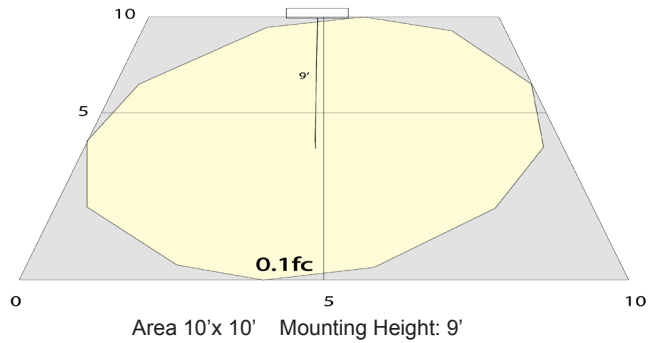

WG-ZY-29-2Z

Photometrics: LVW-100-MCT-ORB

BUD Rating: B0-U2-G0

Other Views:

Side View

Front View

Back View

Performance Table: LVW-100-MCT-ORB