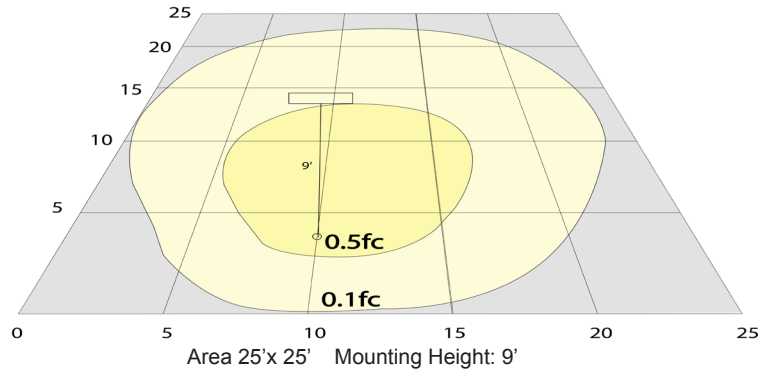

Photometrics: LRS-H-MCT-C90-BK

Other Views:

Performance Table: LRS-H-MCT-C90-BK

MODEL NO.	Wattage	Voltage	Lumens	Color Temp.	BUG Rating	LPW
LRS-H-MCT-C90-BK	12W	120V	650LM	3000K 4000K 5000K	B0-U3-G1	54

Sample Ordering

Model	Color Temp.	CRI	Housing
LRS - H - MCT - C90 - BK			

Other Models: