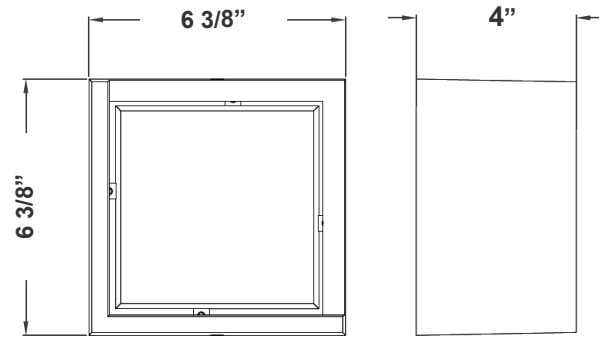

# LRS SERIES Outdoor Lighting

LRS-H-MCT-C90-BK

**WESTGATE**  
THE FUTURE IS HERE...AND IT'S QUITE BRIGHT!

Customer Name: \_\_\_\_\_

Project Name: \_\_\_\_\_

Note: \_\_\_\_\_ | Type: \_\_\_\_\_

6 3/4"(L) x 6 3/4"(W) x 4"(H)