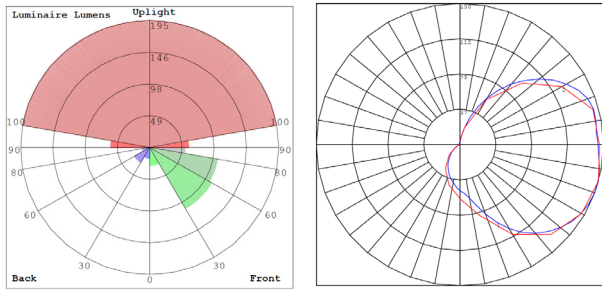

### Lighting:

- Total Lumens: 650LM
- Color Temperatures: 3000K/ 4000K/ 5000K
- Color Rendering Index: CRI ≥ 90
- Beam Angle: 90° x 110°
- Rated life: 70,000 Hrs

## Other Models:

- 12W | 650LM | LRS-H-MCT-C90-WH
- 12W | 650LM | LRS-H-MCT-C90-MGBR

Phone: (877) 805-2252 | Fax: (877) 805-2252  
www.westgatemfg.com | www.westgatecontrols.co

WG-ZY-29-2Z

**Photometrics:** LRS-H-MCT-C90-BK