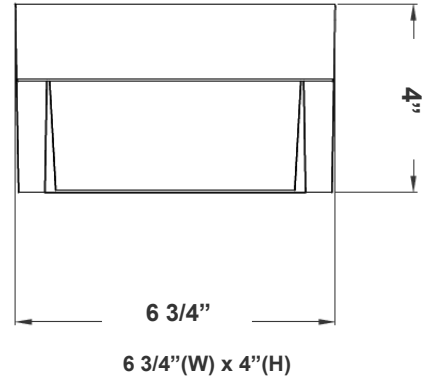

Customer Name: _____

Project Name: _____

Note: _____ Type: _____