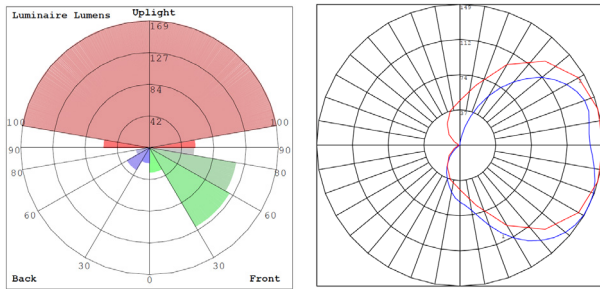

Lighting:

- Total Lumens: 650LM
- Color Temperatures: 3000K/ 4000K/ 5000K
- Color Rendering Index: CRI ≥ 90
- Beam Angle: 90° x 110°
- Rated life: 70,000 Hrs

Mechanical:

- Back plate: Die-Cast Aluminum with Mounting/Gasket Installed
- Polycarbonate Lens
- Operating Temperature: -4°F to 104°F
- Wet Location
- 7-Year Warranty
- IP44

WG-ZY-29-2Z

Photometrics: LRS-F-MCT-C90-WH

BUG Rating: B0-U3-G1

Area 25'x 25' Mounting Height: 9'

Other Views:

Side View

Front View

Back View