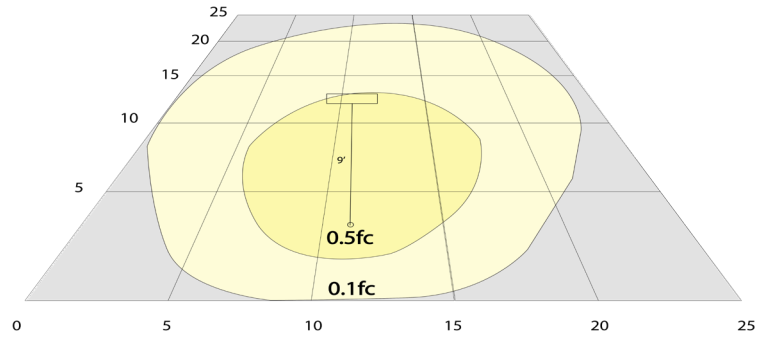

Lighting:

- Total Lumens: 650LM
- Color Temperatures: 3000K/ 4000K/ 5000K
- Color Rendering Index: CRI ≥ 90
- Beam Angle: 90° x 110°
- Rated life: 70,000 Hrs

Mechanical:

- Back plate: Die-Cast Aluminum with Mounting/Gasket Installed
- Polycarbonate Lens
- Operating Temperature: -4°F to 104°F
- Wet Location
- 7-Year Warranty
- IP44

WG-ZY-29-2Z

Photometrics: LRS-F-MCT-C90-WH

BUG Rating: B0-U3-G1

Area 25'x 25' Mounting Height: 9'

Other Views:

Side View

Front View

Back View