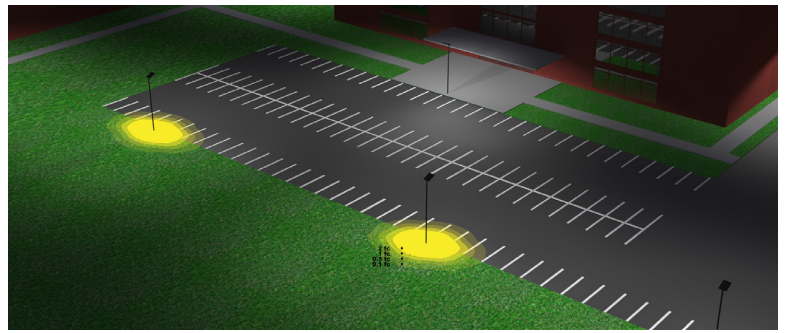

Area 45'x 55' Mounting Height: 20'