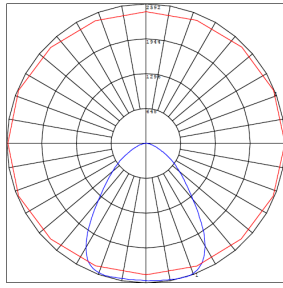

### Other Models:

- 100W | 13500LM | LFXE-MD-50-100W-MCTP-TR-P

Phone: (877) 805-2252 | Fax: (877) 805-2252  
www.westgatemfg.com |

**Photometrics:** LFXE-MD-50-100W-MCTP-KN-P

BUG Rating: B3-U0-G1

Area 45'x 55' Mounting Height: 20'