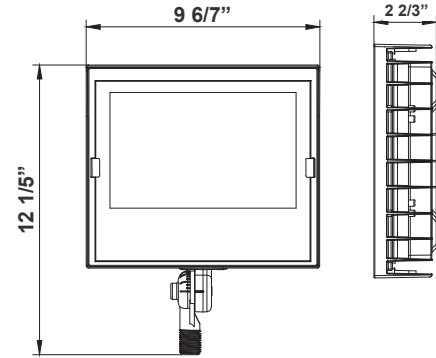

Note: \_\_\_\_\_ Type: \_\_\_\_\_

12 1/5" (H) x 9 6/7" (W) x 2 2/3" (D)

Ideal for general site lighting, alleys, loading docks, doorway, pathway, and parking areas.