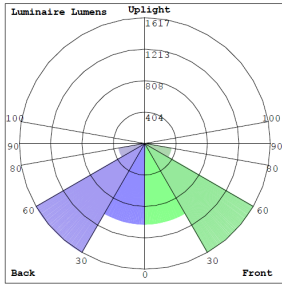

Photometrics: LFXE-MD-50-100W-MCTP-KN-P

BUG Rating: B3-U0-G1