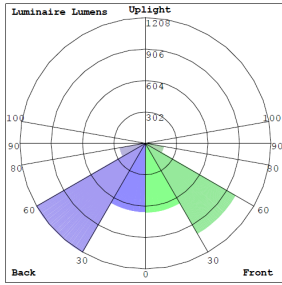

Technical Specifications

Electrical:

- Voltage: 120~277V AC/50~60 Hz
- Wattage: 10W/ 15W/ 20W/ 30W
- Power Factor: >0.9
- Efficacy: 130 LPW

Mechanical:

- Die-cast Aluminum Housing with Powder Coat Finish (Dark Bronze and White Finish)
- LED: Lumileds Luxeon 2835 High Flux LED Solid
- State Lighting technology for long life, no Maintenance needed and High-Efficiency
- High Conductive Aluminum LED Board
- 90° Adjustable 1/2" Knuckle Mount
- IP Rating: IP65
- Operating Temperature: -40°F to 104°F
- Suitable for Wet Locations

Lighting:

- Dimming: 0~10V Dimmable
- Optic Lens Type: III
- Cord type: 13" #18 AWG stranded wires
- Multi-CCT Power - The Switch is on the Bottom of the Fixture
- Total Lumens: 3900LM Max.
- Color Temperature: 3000K/ 4000K/ 5000K/ 5700K
- Color Rendering Index: ≥ 82
- Beam Angle: 120°X 90°

Photometrics: LFX-SM-10-30W-MCTP-KN

BUG Rating: B2-U0-G1

Area 40'x 50' Mounting Height: 20'

Other Views:

Side View

Front View

Back View

Performance Table: LFX-SM-10-30W-MCTP-KN