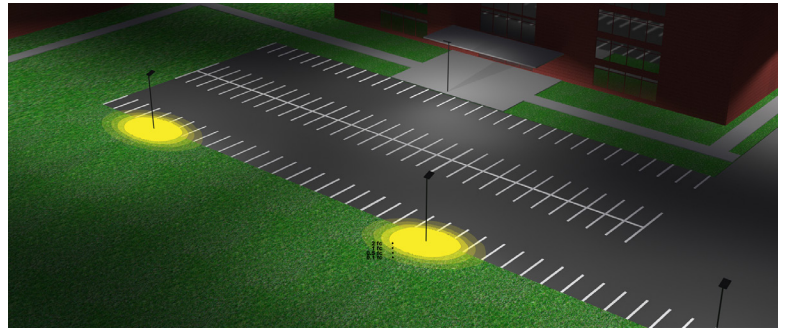

Area 40'x 50' Mounting Height: 20'