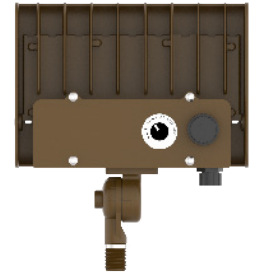

Technical Specifications

Electrical:

- Voltage: 120~277V AC/50~60 Hz
- Wattage: 10W/ 15W/ 20W/ 30W
- Power Factor: >0.9
- Efficacy: 130 LPW

Mechanical:

- Die-cast Aluminum Housing with Powder Coat Finish (Dark Bronze and White Finish)
- LED: Lumileds Luxeon 2835 High Flux LED Solid
- State Lighting technology for long life, no Maintenance needed and High-Efficiency
- High Conductive Aluminum LED Board
- 90° Adjustable 1/2" Knuckle Mount
- IP Rating: IP65
- Operating Temperature: -40°F to 104°F
- Suitable for Wet Locations

Applications:

- Ideal for general site lighting, alleys, loading docks, doorway, pathway and parking areas.
- Replace existing HID flood lights/ wall packs

Other Models:

- 30W | 3900LM | LFX-SM-10-30W-MCTP-KN-WH

Photometrics: LFX-SM-10-30W-MCTP-KN

BUG Rating: B2-U0-G1

Area 40'x 50' Mounting Height: 20'

Other Views:

Side View

Front View

Back View

Performance Table: LFX-SM-10-30W-MCTP-KN