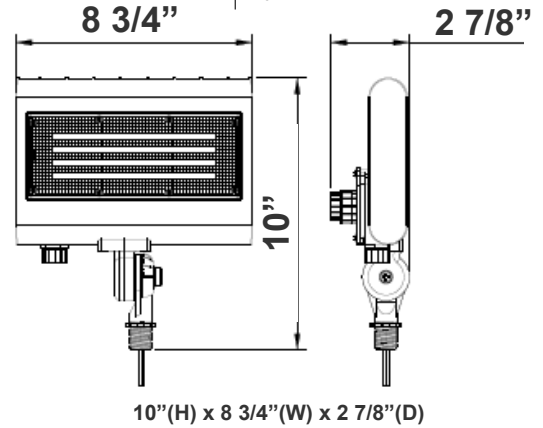

Customer Name: _____

Project Name: _____

Note: _____

Type: _____