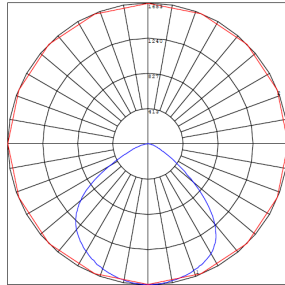

Photometrics: LFX-SM-10-30W-MCTP-KN

BUG Rating: B2-U0-G1

Area 40'x 50' Mounting Height: 20'

Other Views:

Side View

Front View

Back View

Performance Table: LFX-SM-10-30W-MCTP-KN