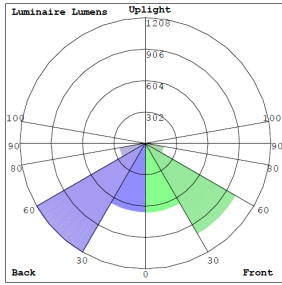

Technical Specifications

Electrical:

- Voltage: 120~277V AC/50~60 Hz
- Wattage: 10W/ 15W/ 20W/ 30W
- Power Factor: >0.9
- Efficacy: 130 LPW

Mechanical:

- Die-cast Aluminum Housing with Powder Coat Finish (Silver Finish)
- LED: Lumileds Luxeon 2835 High Flux LED Solid
- State Lighting technology for long life, no Maintenance needed and High-Efficiency
- High Conductive Aluminum LED Board
- 90° Adjustable 1/2" Knuckle Mount
- IP Rating: IP65
- Operating Temperature: -40°F to 104°F
- Suitable for Wet Locations

Lighting:

- Dimming: 0~10V Dimmable
- Optic Lens Type: III
- Cord type: 13" #18 AWG stranded wires
- Multi-CCT Power - The Switch is on the Bottom of the Fixture
- Total Lumens: 3900LM Max.
- Color Temperature: 3000K/ 4000K/ 5000K/ 5700K
- Color Rendering Index: ≥ 82
- Beam Angle: 120° X 90°

Photometrics: LFX-SM-10-30W-MCTP-KN-SV

BUG Rating: B2-U0-G1

Area 40'x 50' Mounting Height: 20'

Other Views:

Side View

Front View

Back View

Performance Table: LFX-SM-10-30W-MCTP-KN-SV