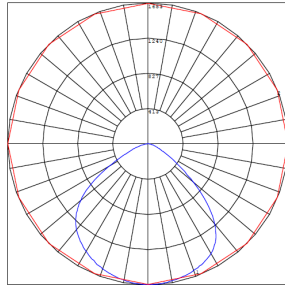

Photometrics: LFX-SM-10-30W-MCTP-KN-SV

BUG Rating: B2-U0-G1

Area 40'x 50' Mounting Height: 20'

Other Views:

Side View

Front View

Back View

Performance Table: LFX-SM-10-30W-MCTP-KN-SV