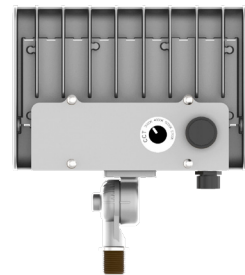

Technical Specifications

Electrical:

- Voltage: 120~277V AC/50~60 Hz
- Wattage: 10W/ 15W/ 20W/ 30W
- Power Factor: >0.9
- Efficacy: 130 LPW

Mechanical:

- Die-cast Aluminum Housing with Powder Coat Finish (Silver Finish)
- LED: Lumileds Luxeon 2835 High Flux LED Solid
- State Lighting technology for long life, no Maintenance needed and High-Efficiency
- High Conductive Aluminum LED Board
- 90° Adjustable 1/2" Knuckle Mount
- IP Rating: IP65
- Operating Temperature: -40°F to 104°F
- Suitable for Wet Locations

Applications:

- Ideal for general site lighting, alleys, loading docks, doorway, pathway and parking areas.
- Replace existing HID flood lights/ wall packs

Other Models:

• 30W | 3900LM | LFX-SM-10-30W-MCTP-KN-WH • 30W | 3900LM | LFX-SM-10-30W-MCTP-KN • 30W | 3900LM | LFX-SM-10-30W-MCTP-BK

Photometrics: LFX-SM-10-30W-MCTP-KN-SV

BUG Rating: B2-U0-G1

Area 40'x 50' Mounting Height: 20'

Other Views:

Side View

Front View

Back View

Performance Table: LFX-SM-10-30W-MCTP-KN-SV