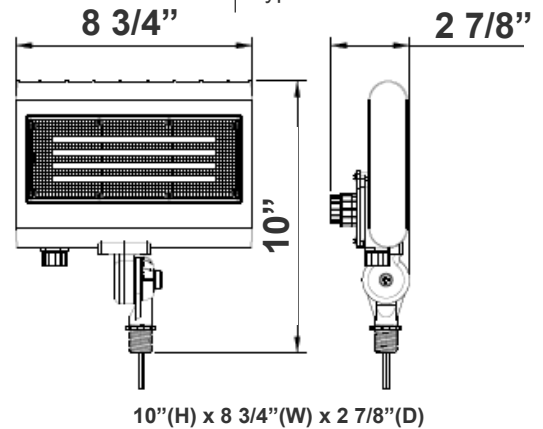

Features

- DLC Premium & LED High-Lumen Floor lights
- Solid State Lighting Technology for Long Life
- No Maintenance Needed and High-Efficiency
- 7-Year Warranty
- 70,000 Hours Rated Life
- Optic Lens Type: III
- Multi-CCT Power - The Switch is on the Bottom of the Fixture

Technical Specifications

Electrical:

- Voltage: 120~277V AC/50~60 Hz
- Wattage: 10W/ 15W/ 20W/ 30W
- Power Factor: >0.9
- Efficacy: 130 LPW

Mechanical:

- Die-cast Aluminum Housing with Powder Coat Finish (Silver Finish)
- LED: Lumileds Luxeon 2835 High Flux LED Solid
- State Lighting technology for long life, no Maintenance needed and High-Efficiency
- High Conductive Aluminum LED Board
- 90° Adjustable 1/2" Knuckle Mount
- IP Rating: IP65
- Operating Temperature: -40°F to 104°F
- Suitable for Wet Locations

Lighting:

- Dimming: 0~10V Dimmable
- Optic Lens Type: III
- Cord type: 13" #18 AWG stranded wires
- Multi-CCT Power - The Switch is on the Bottom of the Fixture
- Total Lumens: 3900LM Max.
- Color Temperature: 3000K/ 4000K/ 5000K/ 5700K
- Color Rendering Index: ≥ 82
- Beam Angle: 120° X 90°

Applications:

- Ideal for general site lighting, alleys, loading docks, doorway, pathway and parking areas.
- Replace existing HID flood lights/ wall packs

Other Models:

• 30W | 3900LM | LFX-SM-10-30W-MCTP-KN-WH • 30W | 3900LM | LFX-SM-10-30W-MCTP-KN • 30W | 3900LM | LFX-SM-10-30W-MCTP-BK