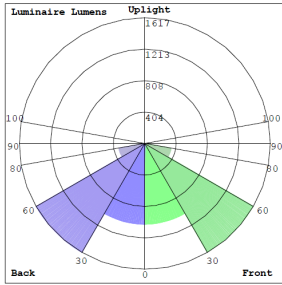

Lighting:

- Dimming: 0~10V Dimmable
- Optic Lens Type: III
- Cord type: 13" #18 AWG stranded wires
- Multi-CCT Power - The Switch is on the Bottom of the Fixture
- Color temperature: 3000K/ 4000K/ 5000K/ 5700K
- Total Lumens: 6350LM Max.
- Multi CCT: Selectable Wattages & CCTs
- Color Rendering Index: ≥ 82
- Beam Angle: 120°X 90°

Photometrics: LFX-MD-15-50W-MCTP-KN

BUG Rating: B3-U0-G1

Area 45'x 55' Mounting Height: 20'

Other Views:

Side View

Front View

Back View

Performance Table: LFX-MD-15-50W-MCTP-KN