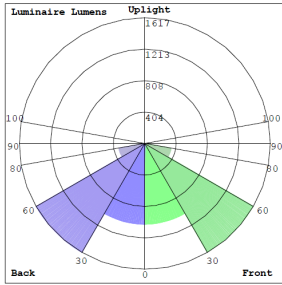

Photometrics: LFX-MD-15-50W-MCTP-KN-SV

BUG Rating: B3-U0-G1