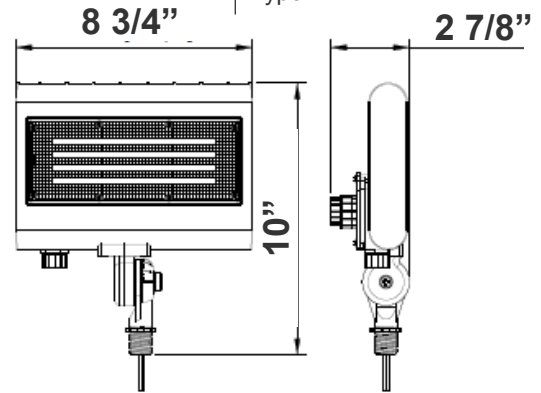

Project Name: _____

Note: _____

Type: _____

10"(H) x 8 3/4"(W) x 2 7/8"(D)

Features

- DLC Premium & LED High-Lumen Floor lights
- Solid State Lighting Technology for Long Life
- No Maintenance Needed and High-Efficiency
- 70,000 Hours Rated Life
- 7-Year Warranty
- Optic Lens Type: III
- Multi-CCT Power - The Switch is on the Bottom of the Fixture

Technical Specifications

Electrical:

- Voltage: 120~277V AC/50~60 Hz
- Wattage: 10W/ 15W/ 20W/ 30W
- Power Factor: >0.9
- Efficacy: 130 LPW

Mechanical:

- Die-cast Aluminum Housing with Powder Coat Finish (Dark Bronze and White Finish)
- LED: Lumileds Luxeon 2835 High Flux LED
- Solid State Lighting technology for long life, no Maintenance needed and High-Efficiency
- High Conductive Aluminum LED Board
- 90° Adjustable 1/2" Knuckle Mount
- IP Rating: IP65
- Operating Temperature: -40°F to 104°F
- Suitable for Wet Locations