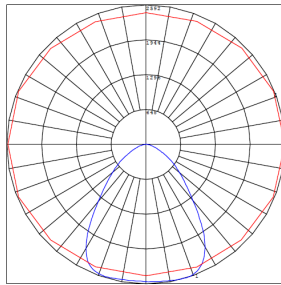

Phone: (877) 805-2252 | Fax: (877) 805-2252
www.westgatemfg.com | www.westgatecontrols.co

WG-ZB-Y6-2Z

Photometrics: LFX-MD-15-50W-MCTP-KN-SV

BUG Rating: B3-U0-G1

Area 45'x 155' Mounting Height: 20'

Other Views: