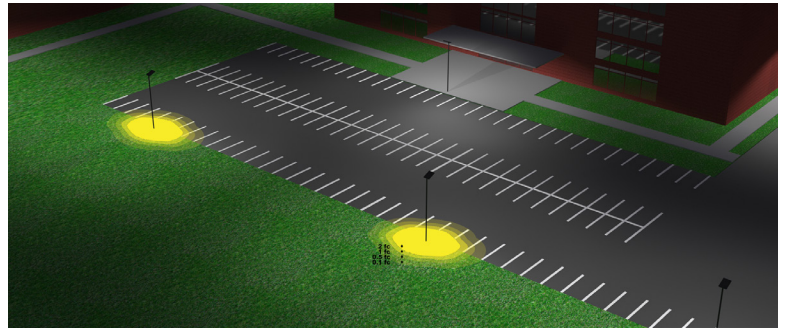

Area 45'x 155' Mounting Height: 20'

Other Views:

Performance Table: LFX-MD-15-50W-MCTP-KN-SV

MODEL NO.	Wattage	Voltage	Lumens	Color Temp.	BUG Rating	LPW	
LFX-MD-15-50W-MCTP-KN-SV	15W	120~277V	2000LM	3000K 4000K 5000K 5700K	B3-U0-G1	130	
			2100LM				
			2180LM				
			2180LM				
	20W		2550LM				
			2620LM				
			2700LM				
			2700LM				
	30W		3800LM				
			3990LM				
			4020LM				
			4020LM				
			6250LM				
			50W				6320LM
							6320LM
6320LM							
6350LM