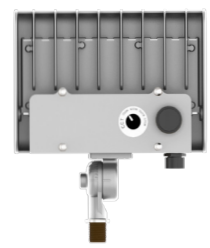

Back View

Performance Table: LFX-MD-15-50W-MCTP-KN-SV

MODEL NO.	Wattage	Voltage	Lumens	Color Temp.	BUG Rating	LPW	
LFX-MD-15-50W-MCTP-KN-SV	15W	120~277V	2000LM	3000K 4000K 5000K 5700K	B3-U0-G1	130	
			2100LM				
			2180LM				
			2180LM				
	20W		2550LM				
			2620LM				
			2700LM				
			2700LM				
	30W		3800LM				
			3990LM				
			4020LM				
			4020LM				
			6250LM				
			50W				6320LM
							6320LM
6320LM							
6350LM