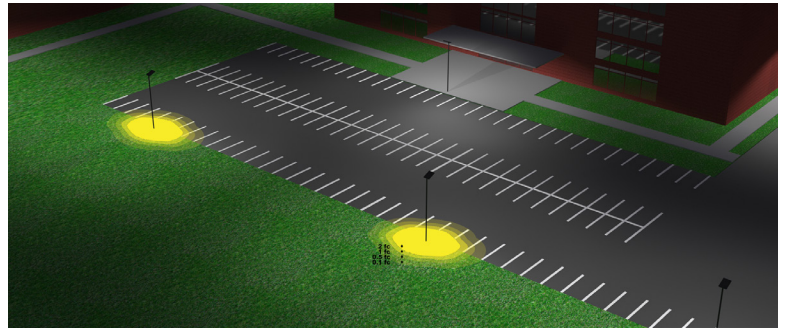

Area 45'x 155' Mounting Height: 20'

Other Views:

Performance Table: LFX-MD-15-50W-MCTP-KN-BK

MODEL NO.	Wattage	Voltage	Lumens	Color Temp.	BUG Rating	LPW	
LFX-MD-15-50W-MCTP-KN-BK	15W	120~277V	2000LM	3000K 4000K 5000K 5700K	B3-U0-G1	130	
			2100LM				
			2180LM				
			2180LM				
	20W		2550LM				
			2620LM				
			2700LM				
			2700LM				
	30W		3800LM				
			3990LM				
			4020LM				
			4020LM				
			6250LM				
			50W				6320LM
							6320LM
6320LM							
6350LM