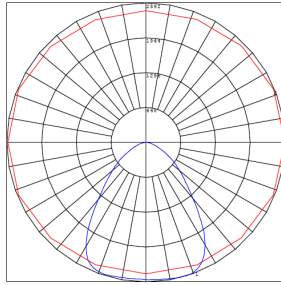

Phone: (877) 805-2252 | Fax: (877) 805-2252
www.westgatemfg.com | www.westgatecontrols.co

WG-ZB-Y6-2Z

Photometrics: LFX-MD-15-50W-MCTP-KN-BK

BUG Rating: B3-U0-G1

Area 45'x 155' Mounting Height: 20'

Other Views: