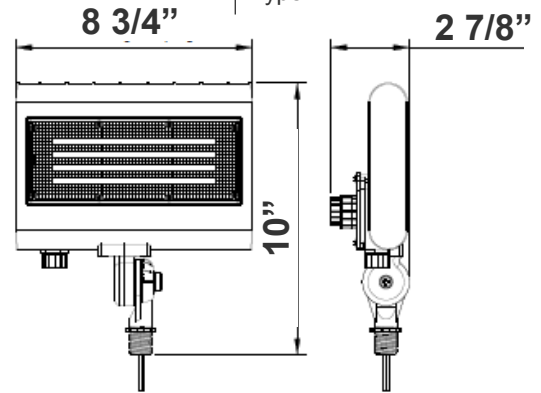

LFX-MD SERIES Outdoor Lighting

LFX-MD-15-50W-MCTP-KN-BK

WESTGATE
THE FUTURE IS HERE...AND IT'S QUITE BRIGHT!

Customer Name: _____

Project Name: _____

Note: _____

Type: _____

10"(H) x 8 3/4"(W) x 2 7/8"(D)

Technical Specifications

Electrical:

- Voltage: 120~277V AC/50~60 Hz
- Wattage: 10W/ 15W/ 20W/ 30W
- Power Factor: >0.9
- Efficacy: 130 LPW

Mechanical:

- Die-cast Aluminum Housing with Powder Coat Finish (Dark Bronze and White Finish)
- LED: Lumileds Luxeon 2835 High Flux LED
- Solid State Lighting technology for long life, no Maintenance needed and High-Efficiency
- High Conductive Aluminum LED Board
- 90° Adjustable 1/2" Knuckle Mount
- IP Rating: IP65
- Operating Temperature: -40°F to 104°F
- Suitable for Wet Locations