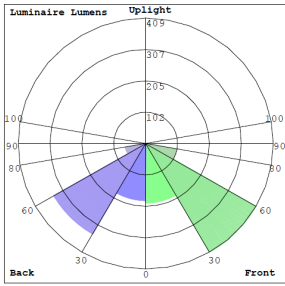

Photometrics: LF4-12V-6W

BUG Rating: B1-U1-G0