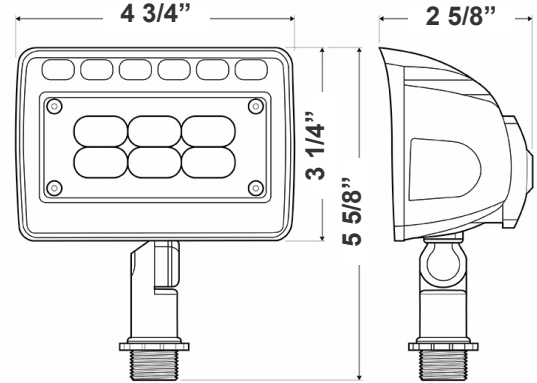

LF4-12V SERIES OUTDOOR LIGHTING

LF4-12V-6W-30K
LF4-12V-6W-50K

Customer Name: _____

Project Name: _____

Note: _____

Type: _____

Selection:

3 1/4"(H) x 4 3/4"(W) x 2 5/8"(D)

The fixture has classic traditional appearance, professional light distribution design, 90-degree beam angle, ideal for park landscaping, garden, architectural landscape lighting, suitable for wet locations

Electrical:

- Voltage: 12V
- Wattage: 6W
- Power factor: >0.95
- Efficacy: 73/ 83 LM/W

Mechanical:

- Die-cast Aluminum Housing with Powder Coat Finish (Dark Bronze)
- Solid State Lighting Technology for Long Life, No Maintenance Needed and High-Efficiency
- High Conductive Aluminum LED Board
- 8-1/2" PC Spike Included
- 1/2" Threaded Knuckle Stem
- IP Rating: IP65
- Operating Temperature: -40°F to 104°F
- Suitable for Wet Locations
- Rotatable Shroud with Set Screw
- 7-Year Warranty