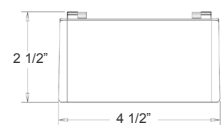

LF4-SH1

2 1/2" x 4 1/2"

Example:

1. LF4-12V-6W-30K (For LF4 6W 30K Fixture 12V)
2. LF4-12V-6W-30K (For LF4 6W 30K Fixture 12V)
   LF4-SH1 (Fits LF4-12W, LF4-12V-6W & 12W)

WESTGATE

Phone: (877) 805-2252 | Fax: (877) 805-2252
www.westgatemfg.com