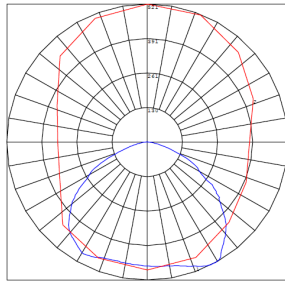

Photometrics: LF4-12V-6W

BUG Rating: B1-U1-G0