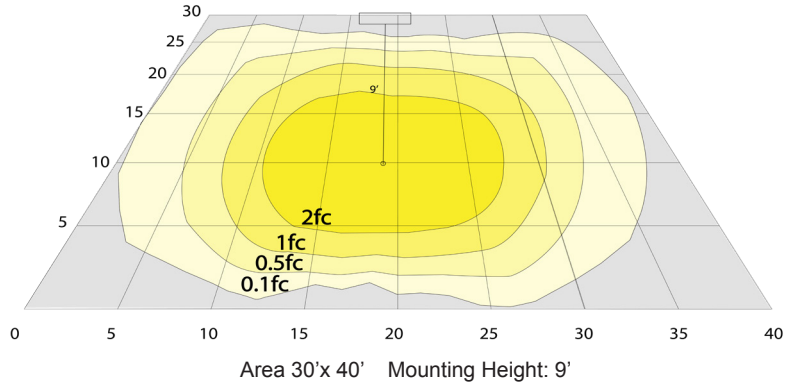

Photometrics: LF4-12V-6W

BUG Rating: B1-U1-G0

Other Views:

Performance Table: LF4-12V-6W

MODEL NO.	Wattage	Voltage	Lumens	Color Temp.	BUG Rating	LPW
LF4-12V-6W-30K	6W	12V	440LM	3000K	B1-U1-G0	73
LF4-12V-6W-50K	6W	12V	500LM	5000K	B1-U1-G0	83

Sample Ordering

Model	Volt	Watt	Color Temp.
LF4	12V	6W	____
			30K = 3000K 50K = 5000K

Accessories:

Blank = No Option For Accessories

- A-41-BR = 1/2" NPT Hub, Cast Aluminum, Bronze Powder Coat Finish
- LSWN1 = Bag of 24, Waterproof Wire Connectors, For Up to Two 14-2 + One 16-2 Cables
- LSWN2 = Box of 24, Waterproof Wire Connectors, For Up to Three 12-2 Cables
- LSWN2-100 = Jar of 100, Waterproof Wire Connectors, For Up to Three 12-2 Cables
- A-41-S = Tree Mounting Base
- LG-SMB-BZ = 12V Brass Landscape Tree or Surface Bracket, Antique Bronze Finish
- BC-13 = 13" Bungee Cords with Hooks
- BC-18 = 18" Bungee Cords with Hooks
- BC-24 = 24" Bungee Cords with Hooks
- BC-32 = 32" Bungee Cords with Hooks
- LF4-SH1 = Fits LF4-12W, LF4-12V-6W & 12W (Polycarbonate)

ACCESSORIES:

A-41-BR

1/2" NPT hub, Cast aluminum, Bronze Powder coat finish

LSWN1

Bag of 24, Waterproof wire connectors, for up to two 14-2 + one 16-2 cables

LSWN2

Box of 24, Waterproof wire connectors, for up to three 12-2 cables

LSWN2-100

Jar of 100, Waterproof wire connectors, for up to three 12-2 cables

A-41-S

Tree mounting base

LG-SMB-BZ

12V brass landscape tree or surface bracket, antique bronze finish

BC-13/18/24/32

13"/18"/24"/32" Bungee cords with hooks

LF4-SH1

Fits LF4-12W, LF4-12V-6W & 12W (Polycarbonate)

LF4-SH1

2 1/2" x 4 1/2"

Example:

1. LF4-12V-6W-30K (For LF4 6W 30K Fixture 12V)
2. LF4-12V-6W-30K (For LF4 6W 30K Fixture 12V)
   LF4-SH1 (Fits LF4-12W, LF4-12V-6W & 12W)

WESTGATE

Phone: (877) 805-2252 | Fax: (877) 805-2252
www.westgatemfg.com