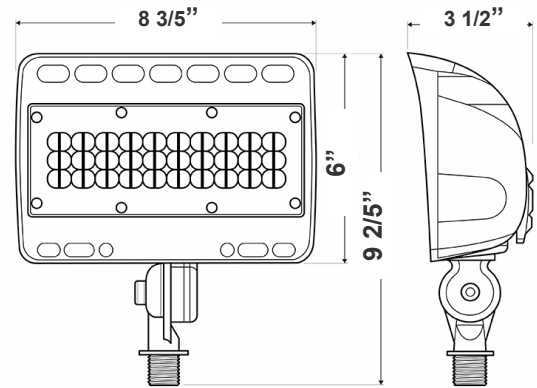

# LF4-12V SERIES OUTDOOR LIGHTING

LF4-12V-50W-30K  
LF4-12V-50W-50K

Customer Name: \_\_\_\_\_

Project Name: \_\_\_\_\_

Note: \_\_\_\_\_

Type: \_\_\_\_\_

Selection:

9 2/5" (H) x 3 1/2" (W) x 8 3/5" (D)