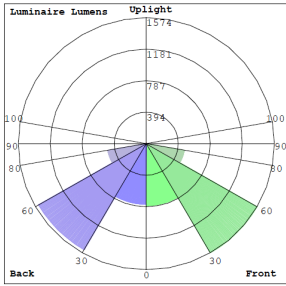

Photometrics: LF4-12V-50W

BUG Rating: B2-U1-G1