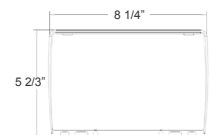

LF4-SH3

Fits LF4-50W, LF4-12V-50W (Polycarbonate)

LF4-SH3

5 2/3" x 8 1/4"

Example:

1. LF4-12V-30W-30K (For LF4 30W 30K Fixture 12V)
2. LF4-12V-30W-30K (For LF4 30W 30K Fixture 12V)
   LF4-SH3 (Fits LF4-50W, LF4-12V-50W)

WESTGATE

Phone: (877) 805-2252 | Fax: (877) 805-2252
www.westgatemfg.com