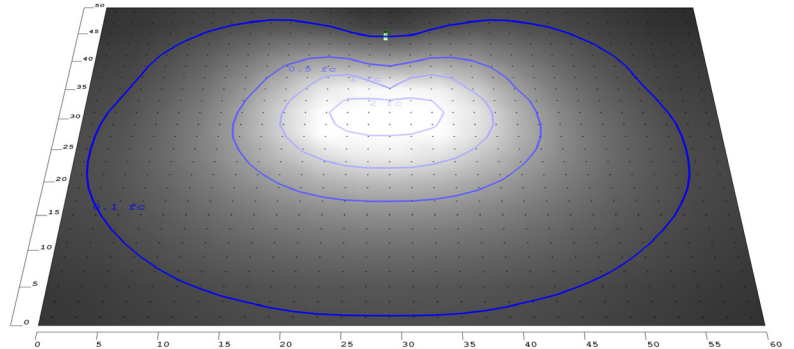

Photometrics: LDSX-L-18-22W-MCTP-ORB

BUG Rating: B0-U4-G3

22W, 5000K, Area 50' x 60' Mounting Height: 9'