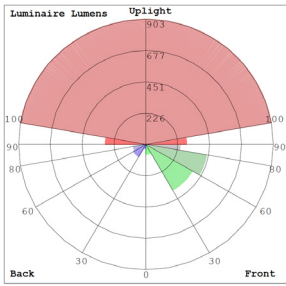

Photometrics: LDSX-L-18-22W-MCTP-ORB

BUG Rating: B0-U4-G3

22W, 5000K, Area 50' x 60' Mounting Height: 9'