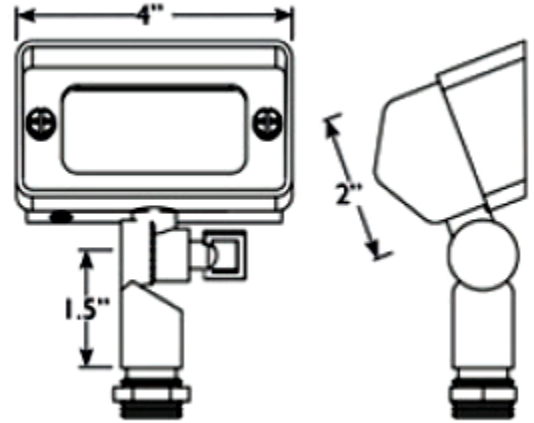

DIMENSIONS:

LD-180-BZ

12V LED DIRECTIONAL LIGHT

Ideal for walkway and pathway, stairway and more.

ELECTRICAL SPECIFICATIONS:

- Voltage: 12V AC/DC
- Wattage: 6W
- Efficacy: 78LM/W/71LM/W

HOUSING SPECIFICATIONS:

- Housing Material: Solid Brass
- Finish: Antique Bronze
- 3FT. STP-2 18AWG lead wire
- 8-1/2" Non-metallic Spike
- Silicon-filled Wire Nuts
- IP rating: IP67, Wet Locations

CERTIFICATIONS:

MODEL	WATTS	VOLTAGE	LUMENS	COLOR TEMP.
LD-180-BZ	6W	12VAC/DC	300LM	3000K

ACCESSORIES INCLUDED:

LIGHTING SPECIFICATIONS:

- LED: LED JC G4 Corn Lamp Bi-pin
- Lens: Frosted Lens
- Total lumens: 300LM
- Color Temperature: 3000K
- Beam Angle: 80°

WARRANTY: 3 years