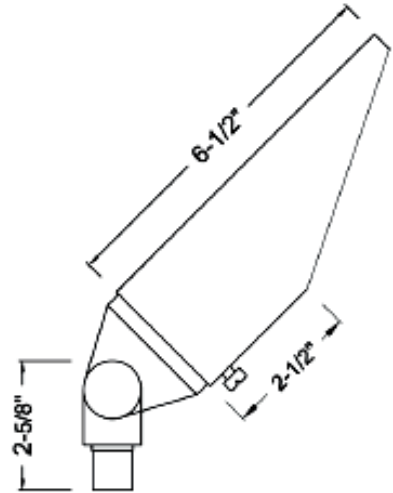

LD-009-BZ

12V LED DIRECTIONAL LIGHT

Ideal for walkway and pathway, stairway and more.

ELECTRICAL SPECIFICATIONS:

- Voltage: 12V AC/DC
- Wattage: 7W Max (5W included)
- Efficacy: 78LM/W/71LM/W

HOUSING SPECIFICATIONS:

- Housing Material: Solid Brass
- Finish: Antique Bronze
- 3FT. STP-2 18AWG lead wire
- 8-1/2" Non-metallic Spike
- Silicon-filled Wire Nuts
- IP rating: IP67, Wet Locations

CERTIFICATIONS:

DIMENSIONS:

MODEL	WATTS	VOLTAGE	LUMENS	COLOR TEMP.
LD-009-BZ	7W Max	12VAC/DC	400LM	3000K

ACCESSORIES INCLUDED:

LIGHTING SPECIFICATIONS:

- 5W LED Glass MR16 Lamp Included (WESTGATE Part Number: MR16-400L-30K-D)
- Lens: Convex Glass Lens
- Total lumens: 400LM
- Color Temperature: 3000K
- Beam Angle: 36°