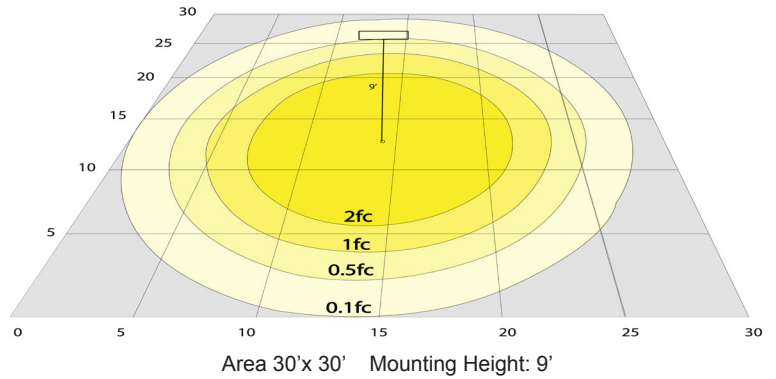

Other Models:

- 12W | 600LM | LCFQ-MCT-WH

Photometrics: LCFQ-MCT-BK

BUG Rating: B1-U1-G0

Area 30' x 30' Mounting Height: 9'

Other Views:

Side View

Front View