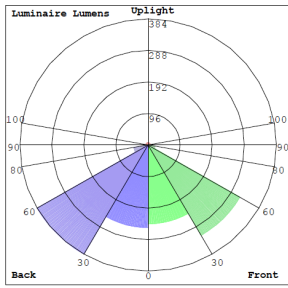

Lighting:

- Multi CCT & Power(Selectable Switch under the lens)
- Dimming: (Dual Function) Triac Dimmable at 120V & 0-10V Dimming at 120-277V
- Total Lumens: 600LM
- Color Temperatures: 3000K/4000K/5000K
- Color Rendering Index: CRI ≥ 90
- Beam Angle: 120°
- Rated life: 50,000 Hrs

Other Models:

- 12W | 600LM | LCFQ-MCT-WH

Photometrics: LCFQ-MCT-BK

BUG Rating: B1-U1-G0

Area 30' x 30' Mounting Height: 9'

Other Views:

Side View

Front View