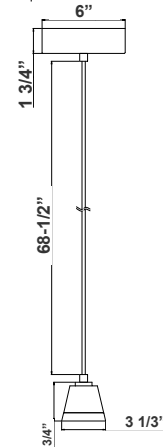

Customer Name: _____

Project Name: _____

Note: _____

Type: _____

68-1/2" (H) x 6" (W)

Features

- Multi CCT & Power(Selectable Switch under the lens)
- Black/Gold Finish
- 6FT Adjustable Cord
- 5-Year Warranty
- Polycarbonate Lens

Technical Specification

Electrical:

- Voltage: 120-277V AC 50/60Hz
- Wattage: 6W/9W/12W
- Power Factor: >0.90
- Efficacy: 50 LPW

Mechanical:

- Black/Gold Finish
- 6FT Adjustable Cord
- Spun Steel Housing
- Polycarbonate Lens
- Maximum Ambient Temperature: -22°F to 104°F
- IP55 Suitable for Damp Location
- 5-Year Warranty

Other Models:

- 12W | 600LM | LCFQ-MCT-WH

Photometrics: LCFQ-MCT-BK

BUG Rating: B1-U1-G0

Area 30' x 30' Mounting Height: 9'

Other Views:

Side View

Front View