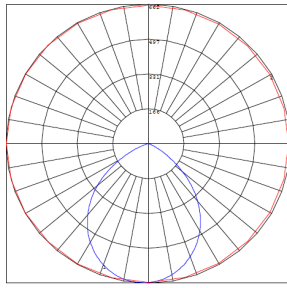

Other Models:

- 12W | 600LM | LCFQ-MCT-WH

Photometrics: LCFQ-MCT-BK

BUG Rating: B1-U1-G0

Area 30' x 30' Mounting Height: 9'

Other Views:

Side View

Front View