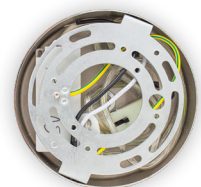

## LCFH-3LS-MCT5

TRIPLE LINEAR, INTEGRATED 3 LIGHT LED SQUARE HOLOGRAM GLASS LINEAR PENDANT

Selection:

Integrated LED glass pendant is a contemporary and stylish design that can be used by itself as an accent piece, or grouped together to light a kitchen island, bar, or pool table.

### Mechanical:

- Brushed Nickel Finish
- Glass Material: 5/64" (2mm) thickness, Ultra Clear Glass
- Power Cord is 60" Long
- Maximum Ambient Temperature: -22°F to 104°F
- IP20 indoor only

LCFH - 3LS - MCT5

**Example:**

1. LCFH-3LS-MCT5

(FOR LCFH 36W MCT5 FIXTURE 120V)

**Other Model:** LCFH-1L-MCT5

Side View

Glass Lens View

Top View