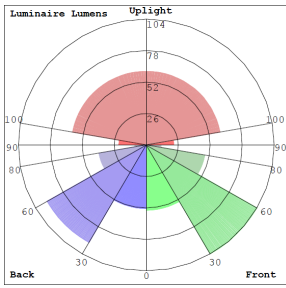

### Lighting:

- Dimming: TRIAC Dimming (Dimmable Down to 5% Compatible with Traic and ELV Dimmers)
- Total Lumens: 2430LM
- Color Temperatures: 2700K/3000K/3500K/4000K/5000K
- Multi CCT (Selectable Switch on back of the fixture )
- Color Rendering Index: CRI ≥ 90
- Beam Angle: 120°
- Rated life: 50,000 Hrs

### Other Models:

- 12W | 810LM | LCFH-1L-MCT5
- 36W | 2430LM | LCFH-3LR-MCT5

**Photometrics:** LCFH-3LS-MCT5

BUG Rating: B0-U3-G1

Area 25'x 30' Mounting Height: 9'

**Other Views:**

Side View

Glass Lens View