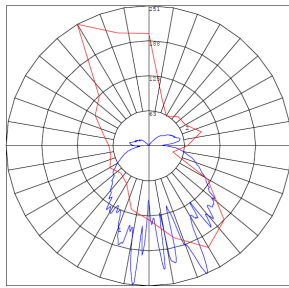

### Lighting:

- Dimming: TRIAC Dimming (Dimmable Down to 5% Compatible with Traic and ELV Dimmers)
- Total Lumens: 2430LM
- Color Temperatures: 2700K/3000K/3500K/4000K/5000K
- Multi CCT (Selectable Switch on back of the fixture )
- Color Rendering Index: CRI ≥ 90
- Beam Angle: 120°
- Rated life: 50,000 Hrs

### Other Models:

- 12W | 810LM | LCFH-1L-MCT5
- 36W | 2430LM | LCFH-3LR-MCT5

**Photometrics:** LCFH-3LS-MCT5

BUG Rating: B0-U3-G1

Area 25'x 30' Mounting Height: 9'

**Other Views:**

Side View

Glass Lens View