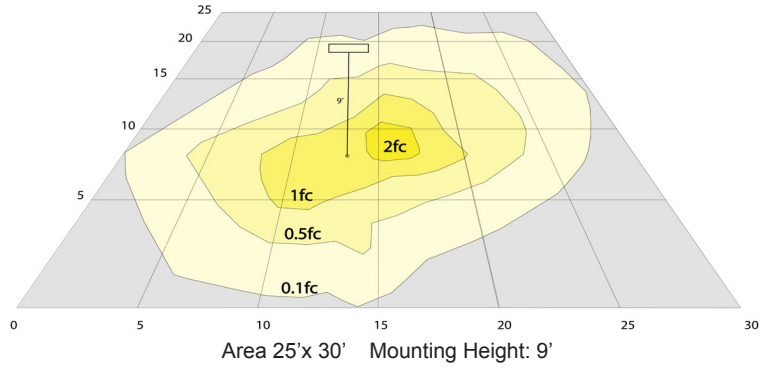

### Other Models:

- 12W | 810LM | LCFH-1L-MCT5
- 36W | 2430LM | LCFH-3LR-MCT5

**Photometrics:** LCFH-3LS-MCT5

BUG Rating: B0-U3-G1

Area 25'x 30' Mounting Height: 9'

**Other Views:**

Side View

Glass Lens View