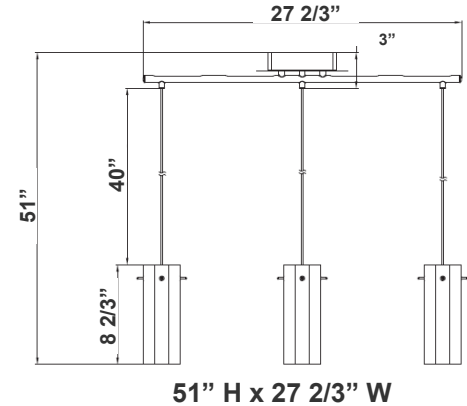

Selection:

Integrated LED glass pendant is a contemporary and stylish design that can be used by itself as an accent piece, or grouped together to light a kitchen island, bar, or pool table.

Customer Name: _____

Project Name: _____

Note: _____

Type: _____