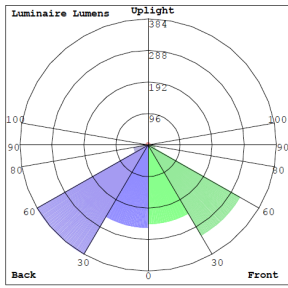

Lighting:

- Multi CCT (Selectable Switch under the lens)
- Dimming: TRIAC Dimming (Dimmable Down to 5% Compatible with Traic and ELV Dimmers)
- Total Lumens: 1300LM
- Color Temperatures: 2700K/3000K/3500K/4000K/5000K
- Color Rendering Index: CRI ≥ 90
- Beam Angle: 120°
- Rated life: 50,000 Hrs

Other Models:

- 25W | 1300LM | LCFD-MCT5-BG

Photometrics: LCFD-MCT5-WS

BUG Rating: B1-U1-G0

Area 30'x 30' Mounting Height: 9'

Other Views:

Side View

Front View