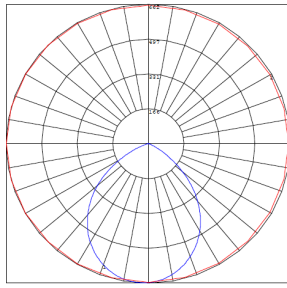

Other Models:

- 25W | 1300LM | LCFD-MCT5-BG

Photometrics: LCFD-MCT5-WS

BUG Rating: B1-U1-G0

Area 30'x 30' Mounting Height: 9'

Other Views:

Side View

Front View