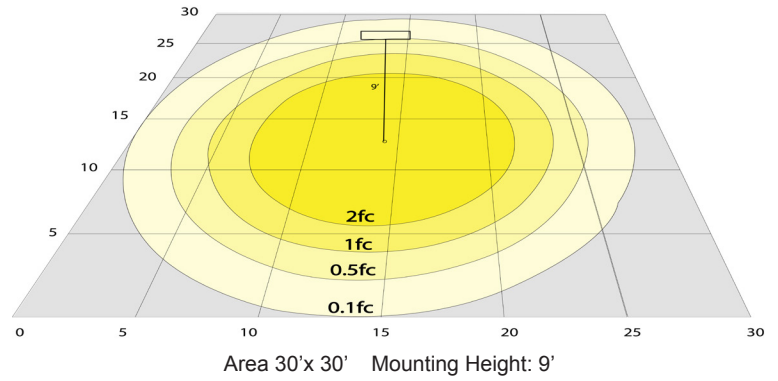

Other Models:

- 25W | 1300LM | LCFD-MCT5-BG

Photometrics: LCFD-MCT5-WS

BUG Rating: B1-U1-G0

Area 30'x 30' Mounting Height: 9'

Other Views:

Side View

Front View