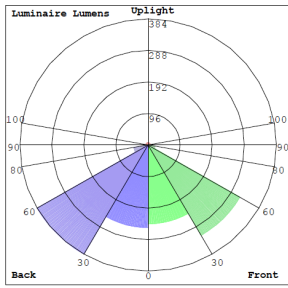

Photometrics: LCFD-MCT5-WH

BUG Rating: B1-U1-G0