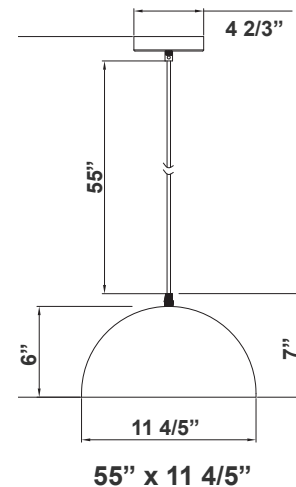

Features

- Multi CCT (Selectable Switch under the lens)
- White Finish
- 5-Year Warranty
- Polycarbonate lens

Technical Specifications

Electrical:

- Voltage: 120V AC 50/60Hz
- Wattage: 25W
- Power Factor: >0.90
- Efficacy: 52 LPW

Mechanical:

- White Finish
- Spun Steel Housing
- Polycarbonate Lens
- Power Cord is 60" Long
- Maximum Ambient Temperature: -22°F to 104°F
- IP20 indoor only

Lighting:

- Dimming: TRIAC Dimming (Dimmable Down to 5% Compatible with Traic and ELV Dimmers)
- Total Lumens: 1300LM
- Color Temperatures: 2700K/3000K/3500K/4000K/5000K
- Multi CCT (Selectable Switch under the lens)
- Color Rendering Index: CRI ≥ 90
- Beam Angle: 120°
- Rated life: 50,000 Hrs

Applications:

- Pendant lights are stylish hanging light fixtures that double as task lighting. Perfect for kitchens, office or living areas, our vintage pendant lighting is available in 2 finishes that will look good in any home.

Other Models:

- 25W | 1300LM | LCFD-MCT5-BK