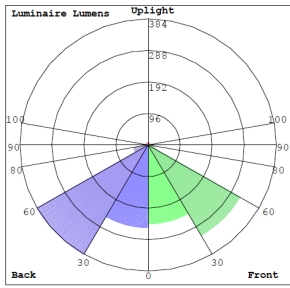

Lighting:

- Multi CCT (Selectable Switch under the Lens)
- Dimming: TRIAC Dimming (Dimmable Down to 5% Compatible with Traic and ELV Dimmers)
- Total Lumens: 2250LM
- Color Temperatures: 2700K/3000K/3500K/4000K/5000K
- Color Rendering Index: CRI ≥ 90
- Beam Angle: 120°
- Rated Life: 50,000 Hrs

Other Models:

- 40W | 2250LM | LCFD-20-MCT5-BG

Photometrics: LCFD-20-MCT5-WS

BUG Rating: B1-U1-G0

Area 30'x 30' Mounting Height: 9'

Other Views:

Side View

Front View