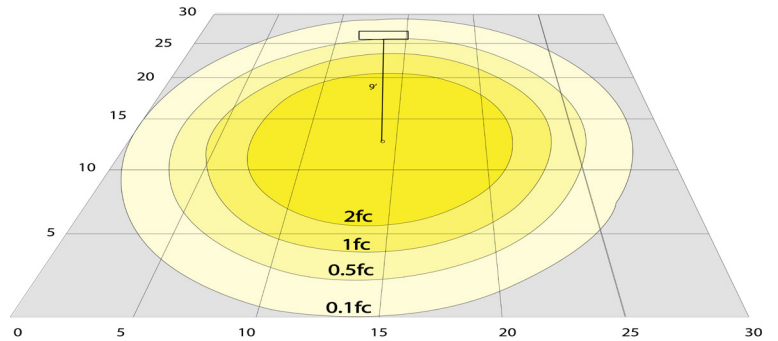

Other Models:

- 40W | 2250LM | LCFD-20-MCT5-BG

Photometrics: LCFD-20-MCT5-WS

BUG Rating: B1-U1-G0

Area 30'x 30' Mounting Height: 9'

Other Views:

Side View

Front View