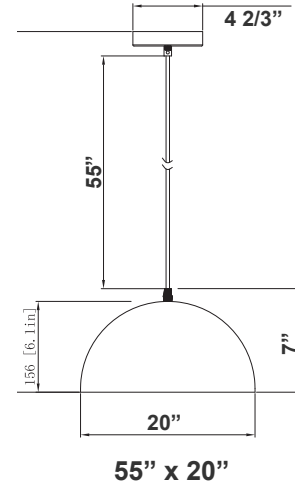

AVAIL. FINISHES

Pendant lights are stylish hanging light fixtures that double as task lighting. Perfect for kitchens, office or living areas, our vintage pendant lighting is available in 2 finishes that will look good in any home.

Customer Name: _____

Project Name: _____

Note: _____

Type: _____