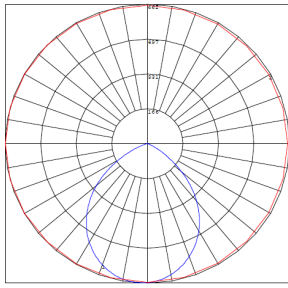

Other Models:

- 40W | 2250LM | LCFD-20-MCT5-BG

Photometrics: LCFD-20-MCT5-WS

BUG Rating: B1-U1-G0

Area 30'x 30' Mounting Height: 9'

Other Views:

Side View

Front View