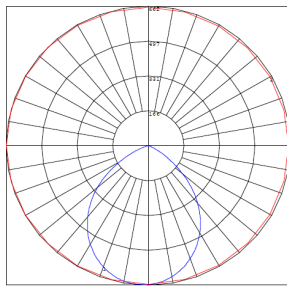

### Other Models:

- 40W | 2250LM | LCFD-20-MCT5-WS

**Photometrics:** LCFD-20-MCT5-BG

BUG Rating: B1-U1-G0

Area 30'x 30' Mounting Height: 9'

**Other Views:**

Side View

Front View