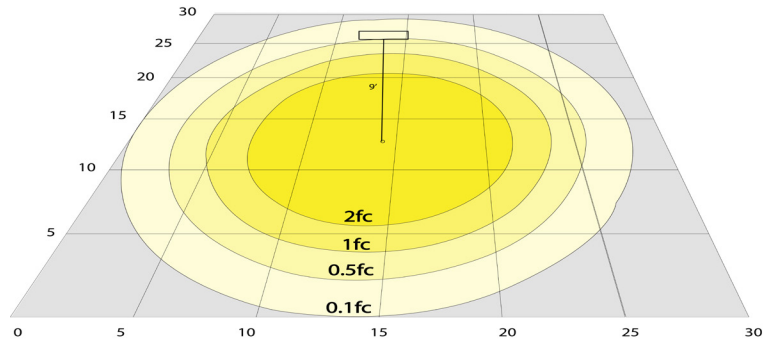

### Other Models:

- 40W | 2250LM | LCFD-20-MCT5-WS

**Photometrics:** LCFD-20-MCT5-BG

BUG Rating: B1-U1-G0

Area 30'x 30' Mounting Height: 9'

**Other Views:**

Side View

Front View

Lens View

**Performance Table:** LCFD-20-MCT5-BG

MODEL NO.	Wattage	Voltage	Lumens	Color Temp.	BUG Rating	LPW
LCFD-20-MCT5-BG	40W	120V	2250LM	2700K/ 3000K/ 3500K/ 4000K/ 5000K	B1-U1-G0	56

**Sample Ordering**