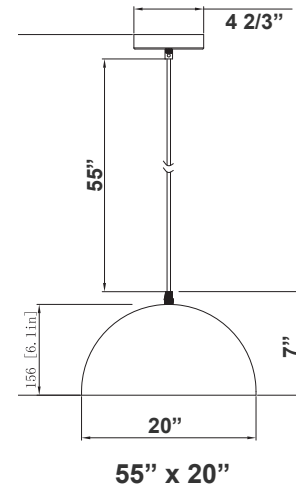

AVAIL. FINISHES

Pendant lights are stylish hanging light fixtures that double as task lighting. Perfect for kitchens, office or living areas, our vintage pendant lighting is available in 2 finishes that will look good in any home.

Customer Name: _____

Project Name: _____

Note: _____

Type: _____