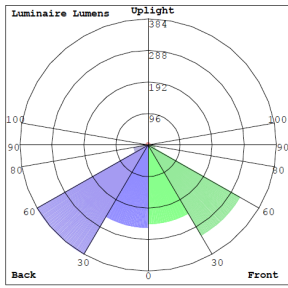

### Lighting:

- Multi CCT (Selectable Switch under the lens)
- Dimming: TRIAC Dimming (Dimmable Down to 5% Compatible with Traic and ELV Dimmers)
- Total Lumens: 2250LM
- Color Temperatures: 2700K/3000K/3500K/4000K/5000K
- Color Rendering Index: CRI ≥ 90
- Beam Angle: 120°
- Rated life: 50,000 Hrs

### Other Models:

- 40W | 2250LM | LCFD-20-MCT5-WS

**Photometrics:** LCFD-20-MCT5-BG

BUG Rating: B1-U1-G0

Area 30'x 30' Mounting Height: 9'

**Other Views:**

Side View

Front View