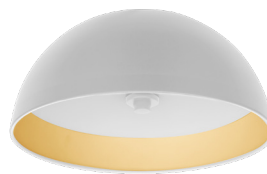

### Mechanical:

- Black/Gold Finish
- Spun Steel Housing
- Polycarbonate Lens
- Power Cord is 60" Long
- Maximum Ambient Temperature: -22°F to 104°F
- IP20 Indoor Only
- 5-Year Warranty

### Other Models:

- 40W | 2250LM | LCFD-20-MCT5-WS

**Photometrics:** LCFD-20-MCT5-BG

BUG Rating: B1-U1-G0

Area 30'x 30' Mounting Height: 9'

**Other Views:**

Side View

Front View

Lens View

**Performance Table:** LCFD-20-MCT5-BG

MODEL NO.	Wattage	Voltage	Lumens	Color Temp.	BUG Rating	LPW
LCFD-20-MCT5-BG	40W	120V	2250LM	2700K/ 3000K/ 3500K/ 4000K/ 5000K	B1-U1-G0	56

**Sample Ordering**

Model	Size	Power	Finish
LCFD	20	MCT5	BG

**Other Model:**

LCFD-20-MCT5-WS

Side View

Front View

Lens View