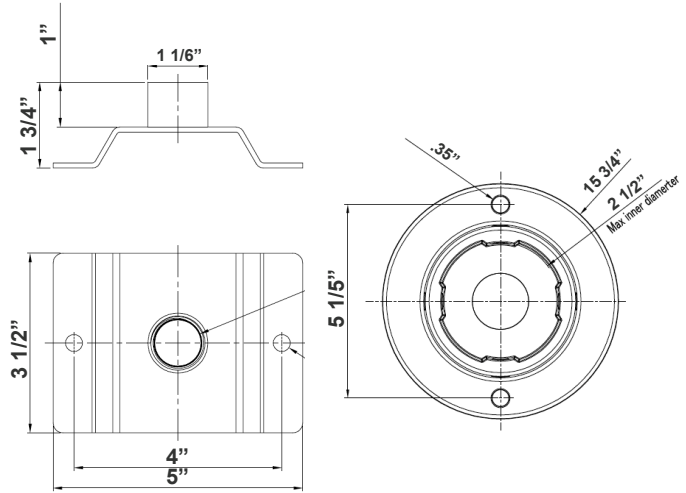

WESTGATE
THE FUTURE IS HERE...AND IT'S QUITE BRIGHT!

Customer Name: _____

Project Name: _____

Note: _____

Type: _____

15 3/4" (D) X 3 1/2" (H)

Features

- Aluminum Housing ,Outdoor Powder Coated
- 7-Year Warranty
- Multi CCT and Power: Selectable Switch Inside Of The Fixture

Technical Specifications

Electrical:

- Voltage: 100-277V AC 50/60Hz
- Wattage: 22W/37W/56W/75W
- Power Factor: 0.95
- Efficacy: 137LM/W

Mechanical:

- Aluminum Housing , Outdoor Powder Coated
- 3/4" NPT Threaded Hub On The Top Allows Stem Mounting
- Programmable Bi-Level Motion Sensor & Emergency Backup Options
- Operating Temperature: -86°F~122°F
- IP Rating: IP66, Suitable for Wet Locations
- 7-Year Warranty

BUD Rating: B1-U1-G0

20W 5000K, Area55'x 75' Mounting Height: 9'

Other Views:

(Pipe is not included)

Mounting Bracket

Lens View

Top View

Performance Table: GPX-22-75W-MCTP-PM75