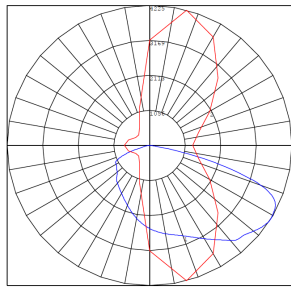

BUD Rating: B1-U1-G0

20W 5000K, Area55'x 75' Mounting Height: 9'

Other Views:

(Pipe is not included)

Mounting Bracket

Lens View

Top View

Performance Table: GPX-22-75W-MCTP-PM75