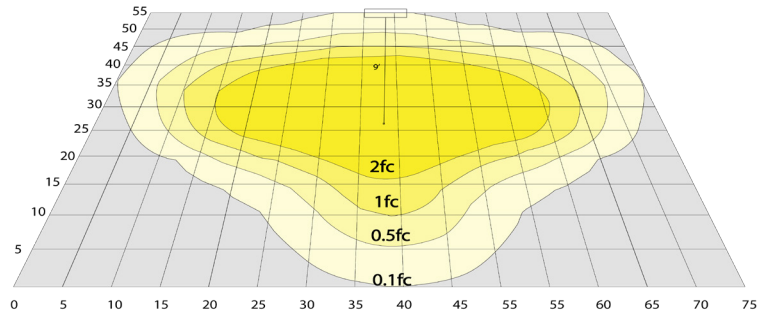

Lighting:

- Multi CCT and Power: Selectable Switch Inside Of The Fixture
- Dimmable: 0~10V Dimming
- LED: SMD 3030
- Total Lumens: 10275LM Max.
- Color Temperature: 3000K/4000K/5000K
- Color Rendering index: >70
- Beam Angle: Type V (150° X 150°)
- Lifespan: 70000 Hrs.

BUD Rating: B1-U1-G0

20W 5000K, Area55'x 75' Mounting Height: 9'

Other Views:

(Pipe is not included)

Mounting Bracket

Lens View

Top View

Performance Table: GPX-22-75W-MCTP-PM75