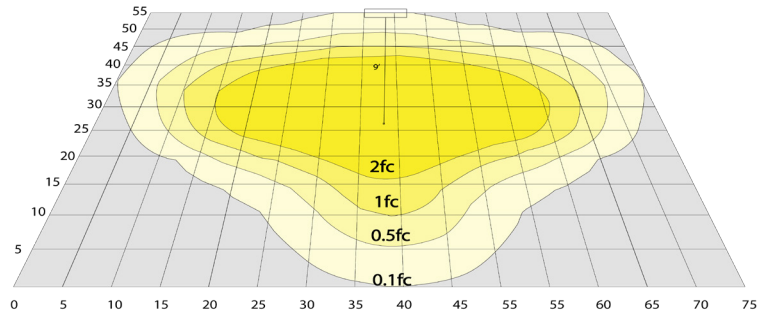

Lighting:

- Multi CCT and Power: Selectable Switch Inside Of The Fixture
- Dimmable: 0~10V Dimming
- LED: SMD 3030
- Total Lumens: 10275LM Max.
- Color Temperature: 3000K/4000K/5000K
- Color Rendering index: >70
- Beam Angle: Type V (150° X 150°)
- Lifespan: 70000 Hrs.

BUD Rating: B1-U1-G0

20W 5000K, Area 55'x 75' Mounting Height: 9'

Other Views:

Side View

Lens View

Top View

Performance Table: GPX-22-75W-MCTP-CAT

MODEL NO.	Wattage	Voltage	Lumens	Color Temp.	BUG Rating	LPW
GPX-22-75W-MCTP-CAT	22W 37W 56W 75W	120-277V	3014LM 5069LM 7672LM 10275LM	3000K 4000K 5000K	B1-U1-G0	137