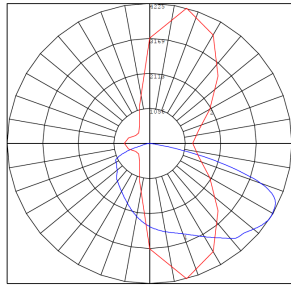

BUD Rating: B1-U1-G0

20W 5000K, Area 55'x 75' Mounting Height: 9'

Other Views:

Side View

Lens View

Top View

Performance Table: GPX-22-75W-MCTP-CAT

MODEL NO.	Wattage	Voltage	Lumens	Color Temp.	BUG Rating	LPW
GPX-22-75W-MCTP-CAT	22W 37W 56W 75W	120-277V	3014LM 5069LM 7672LM 10275LM	3000K 4000K 5000K	B1-U1-G0	137