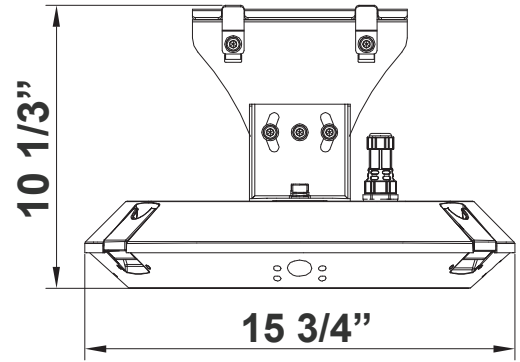

15 3/4" (W) X 10 1/3" (H)

Features

- Aluminum Housing ,Outdoor Powder Coated
- 7-Year Warranty
- Multi CCT and Power: Selectable Switch Inside Of The Fixture

Technical Specifications

Electrical:

- Voltage: 100-277V AC 50/60Hz
- Wattage: 22W/37W/56W/75W
- Power Factor: 0.95
- Efficacy: 137LM/W