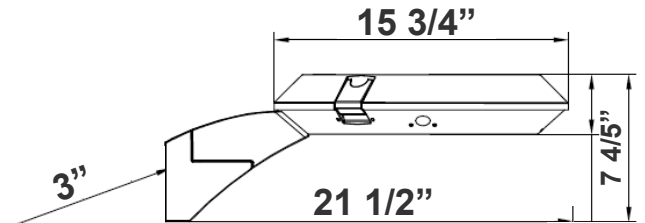

Project Name: _____

Note: _____ Type: _____

POLE/WALL MOUNT

21 1/2" (W) X 7 4/5" (H)

Ideal for airports, auto dealerships, corporate offices, education, government, healthcare, industrial warehouses, municipal parking, gas stations, convenient stores, recreation and public venues, restaurants, hospitality, retail and grocery stores.