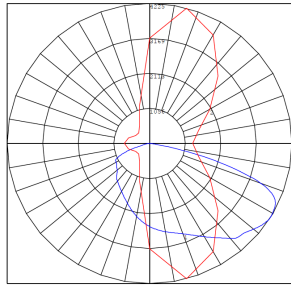

BUD Rating: B1-U1-G0

20W 5000K, Area55'x 75' Mounting Height: 9'

Other Views:

Pole/Wall Mount

Lens View

Top View

Performance Table: GPX-18-60W-MCTP-PWM

| MODEL NO. | Wattage | Voltage | Lumens | Color Temp. | BUG Rating | LPW |
|---------------------|--------------------------|----------|--------------------------------------|-------------------------|------------|-----|
| GPX-18-60W-MCTP-PWM | 18W 30W 45W 60W | 120-277V | 2700LM 4500LM 6750LM 9000LM | 3000K 4000K 5000K | B1-U1-G0 | 150 |