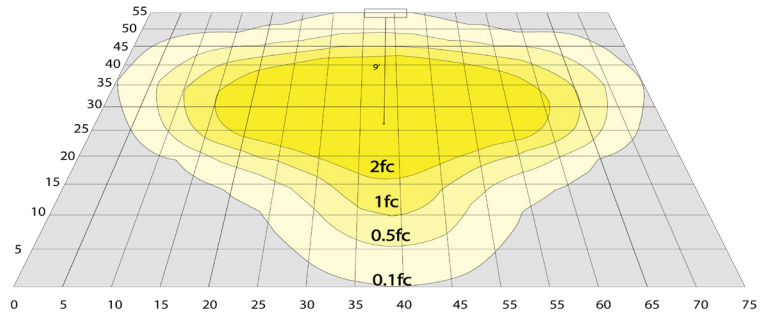

Lighting:

- Multi CCT and Power: Selectable Switch Inside Of The Fixture
- Dimmable: 0~10V Dimming
- LED: SMD 3030
- Total Lumens: 9000LM Max.
- Color Temperature: 3000K/4000K/5000K
- Color Rendering index: >70
- Beam Angle: Type V (150° X 150°)
- Lifespan: 70000 Hrs.

BUD Rating: B1-U1-G0

20W 5000K, Area55'x 75' Mounting Height: 9'

Other Views:

Pole/Wall Mount

Lens View

Top View

Performance Table: GPX-18-60W-MCTP-PWM

| MODEL NO. | Wattage | Voltage | Lumens | Color Temp. | BUG Rating | LPW |
|---------------------|--------------------------|----------|--------------------------------------|-------------------------|------------|-----|
| GPX-18-60W-MCTP-PWM | 18W 30W 45W 60W | 120-277V | 2700LM 4500LM 6750LM 9000LM | 3000K 4000K 5000K | B1-U1-G0 | 150 |